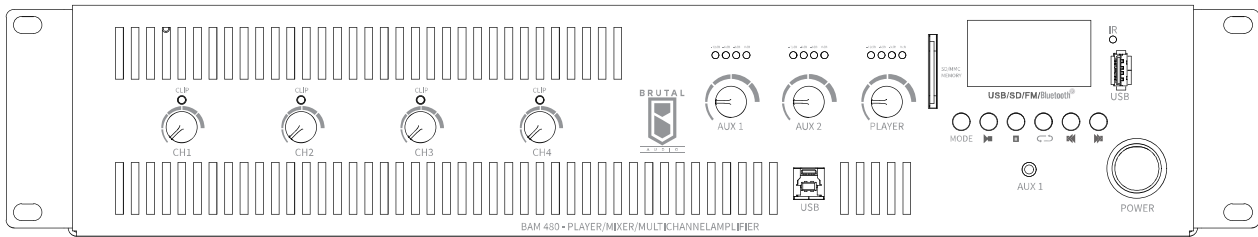

BAM 480

PLAYER AMPLIFIER

TECHNICAL SPECIFICATIONS

PLAYER	BLUETOOTH USB/SD CARD MP3PLAYER
DSP	2 in 2 out
AMPLIFIER	4 CH CLASS AB
POWER	120W @ 40HMS / CH
THD	0.1%
FREQUENCY RESPONSE	10HZ TO 25KHZ +/-1dB
DIMENSIONS	(HxWxD) 89mm x 483mm x 312mm
WEIGHT	5.1KGS / 11.24 LBS