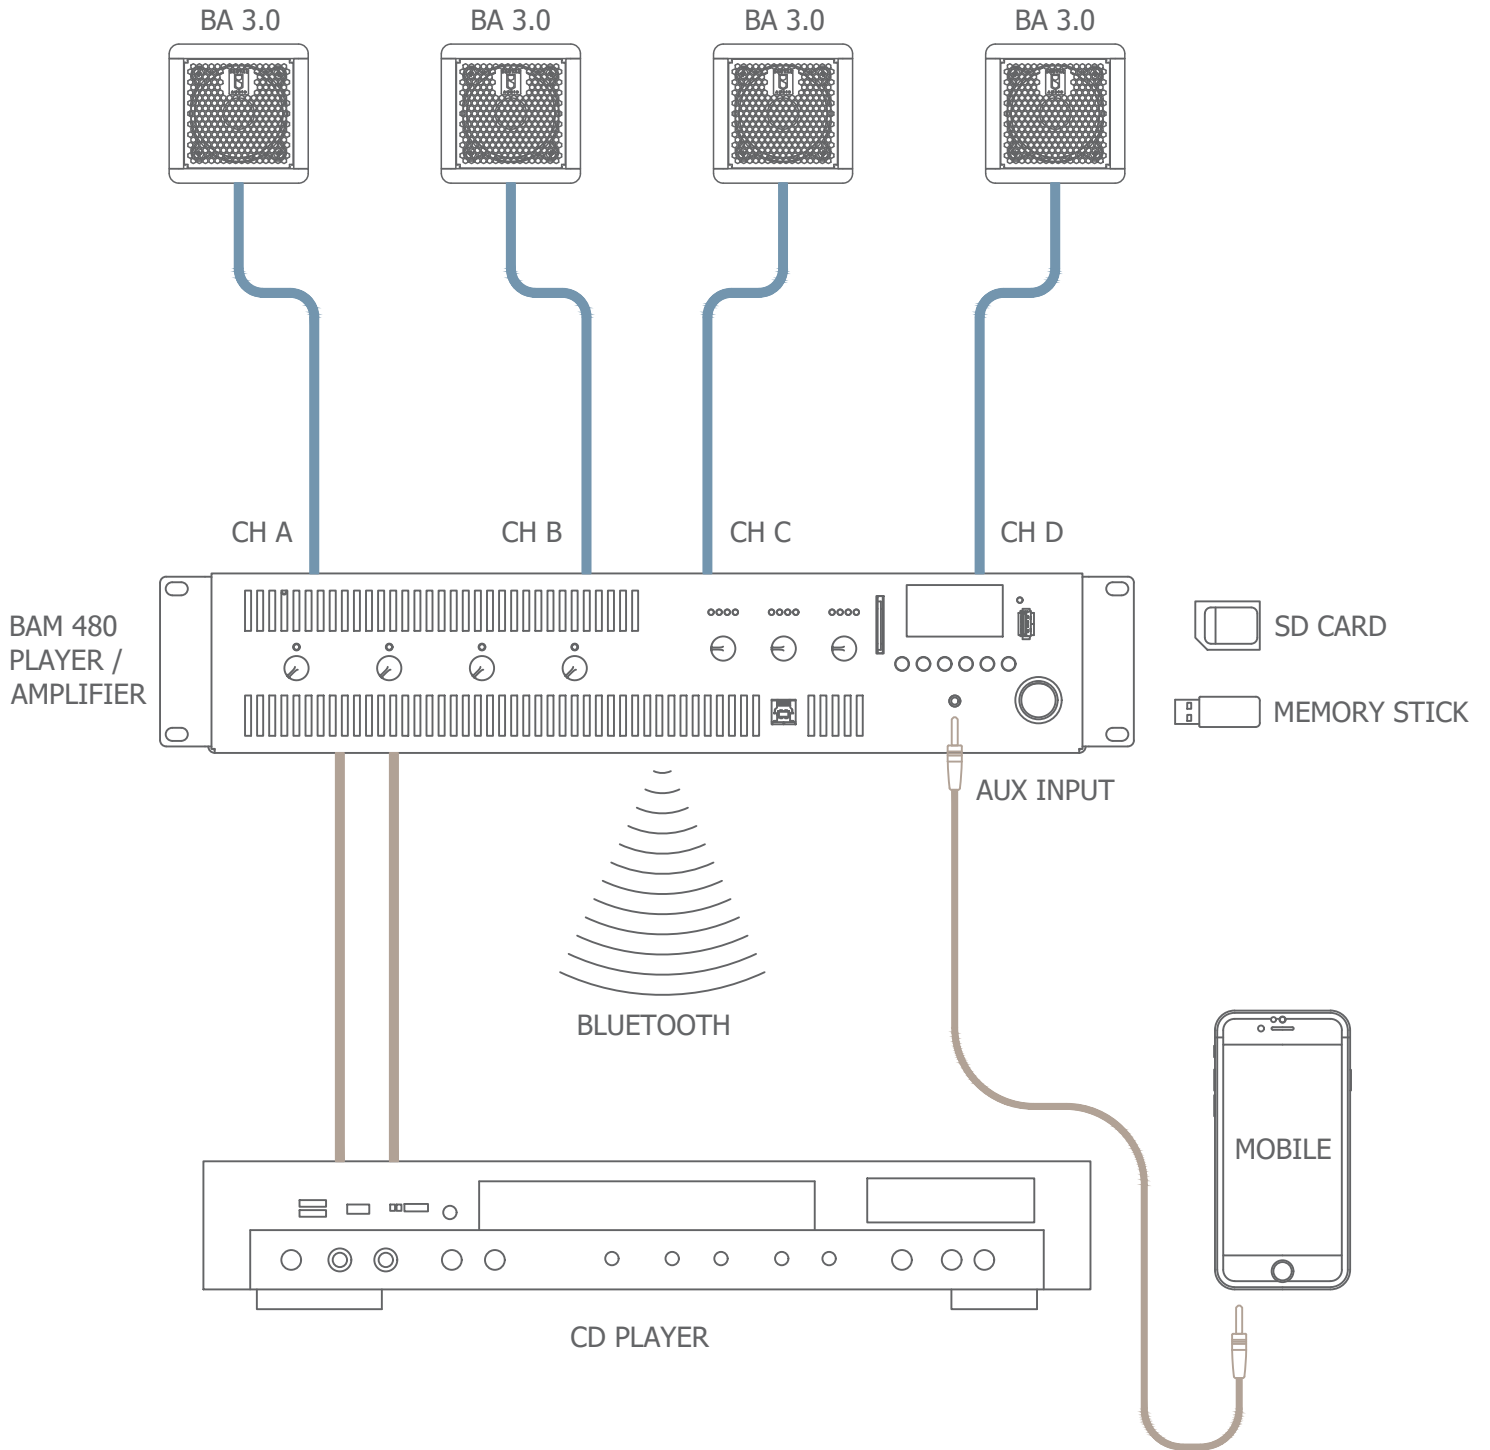

BA SERIES CONFIGURATION 1 - C

SUITABLE FOR PRIVATE LISTENING,
SMALL RESTAURANTS, CAFES, RETAIL STORES ETC

Note: This is a schematic representation, not to scale.