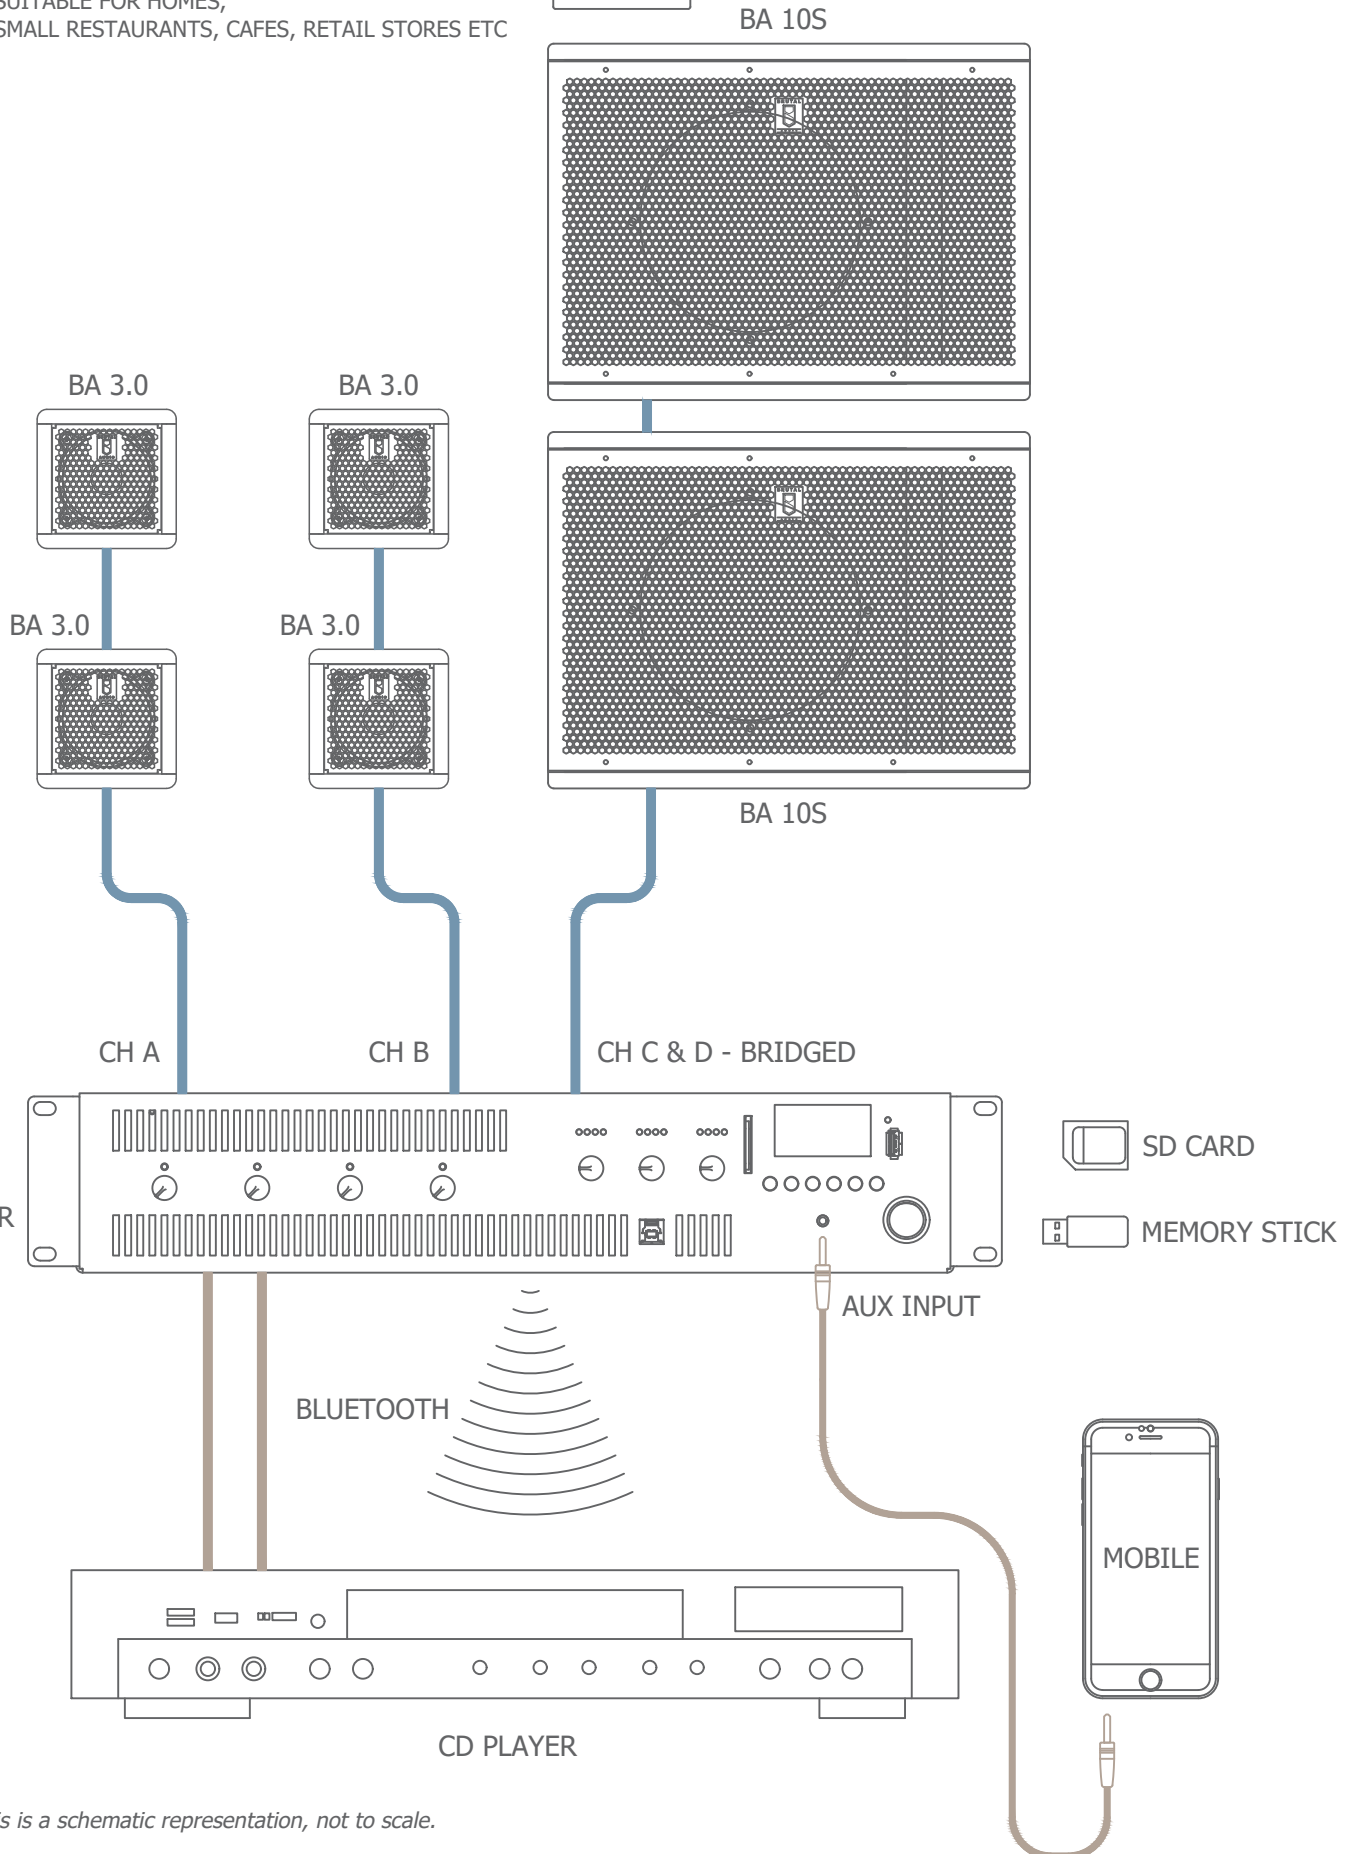

BA SERIES CONFIGURATION 1 - F

SUITABLE FOR HOMES,
SMALL RESTAURANTS, CAFES, RETAIL STORES ETC

Note: This is a schematic representation, not to scale.