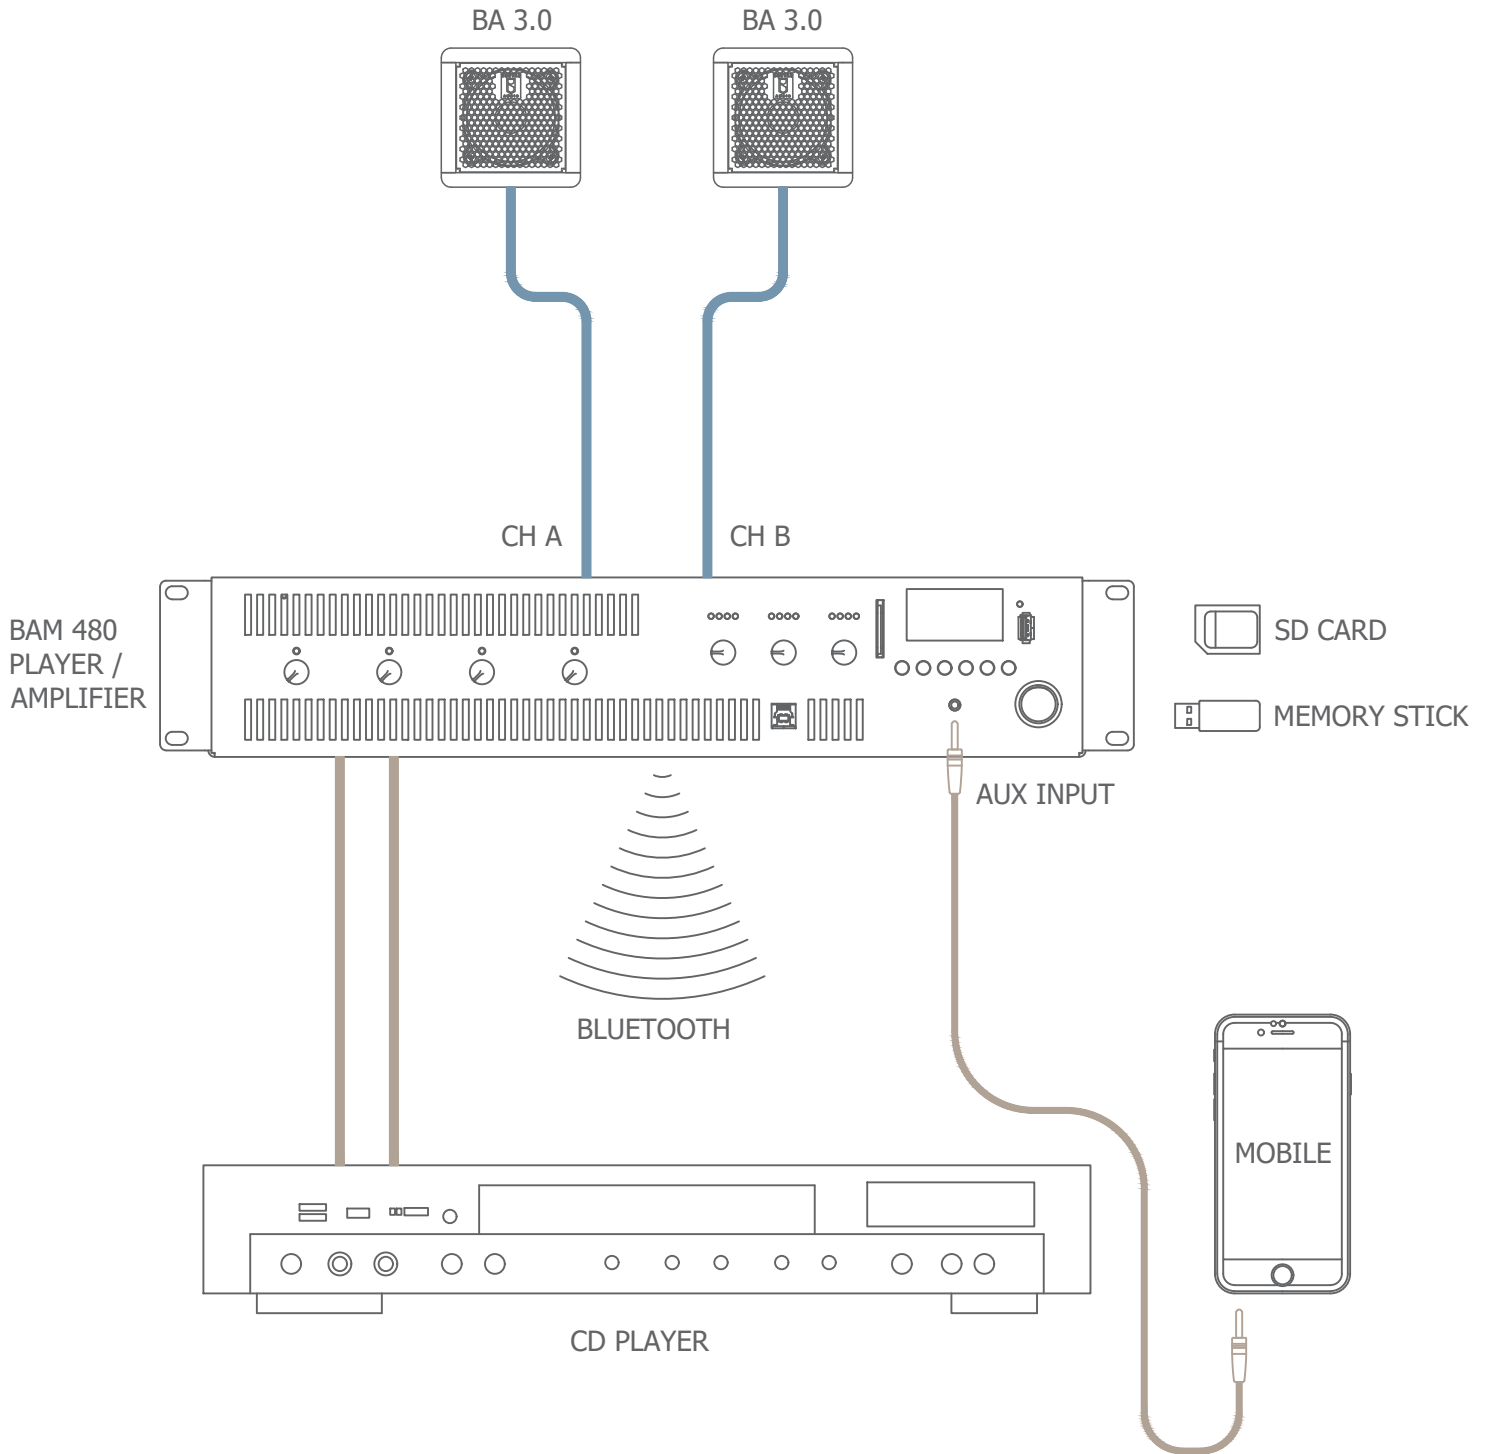

BA SERIES CONFIGURATION 1-A

SUITABLE FOR PRIVATE LISTENING,
SMALL RESTAURANTS, CAFES, RETAIL STORES ETC

Note: This is a schematic representation, not to scale.