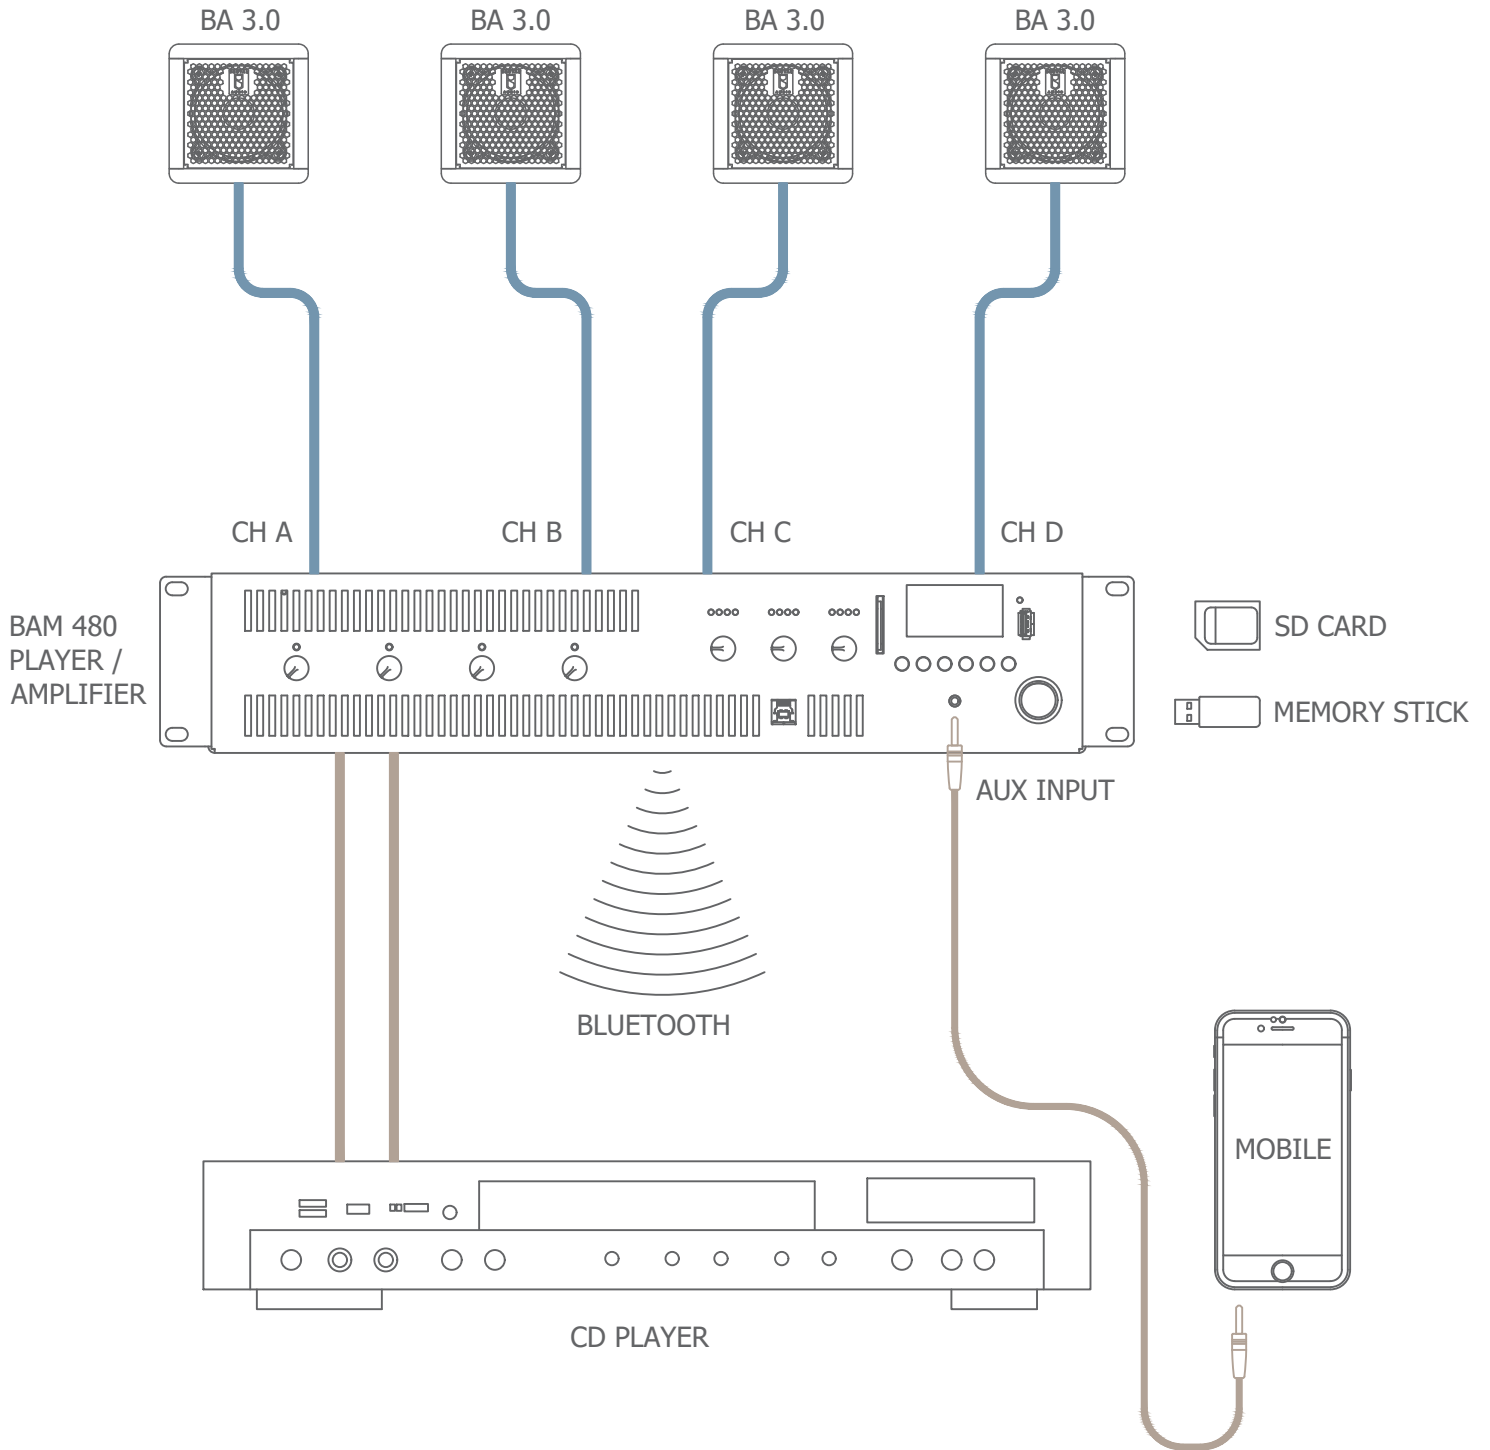

# BA SERIES CONFIGURATION 1 - C

SUITABLE FOR PRIVATE LISTENING,  
SMALL RESTAURANTS, CAFES, RETAIL STORES ETC

Note: This is a schematic representation, not to scale.