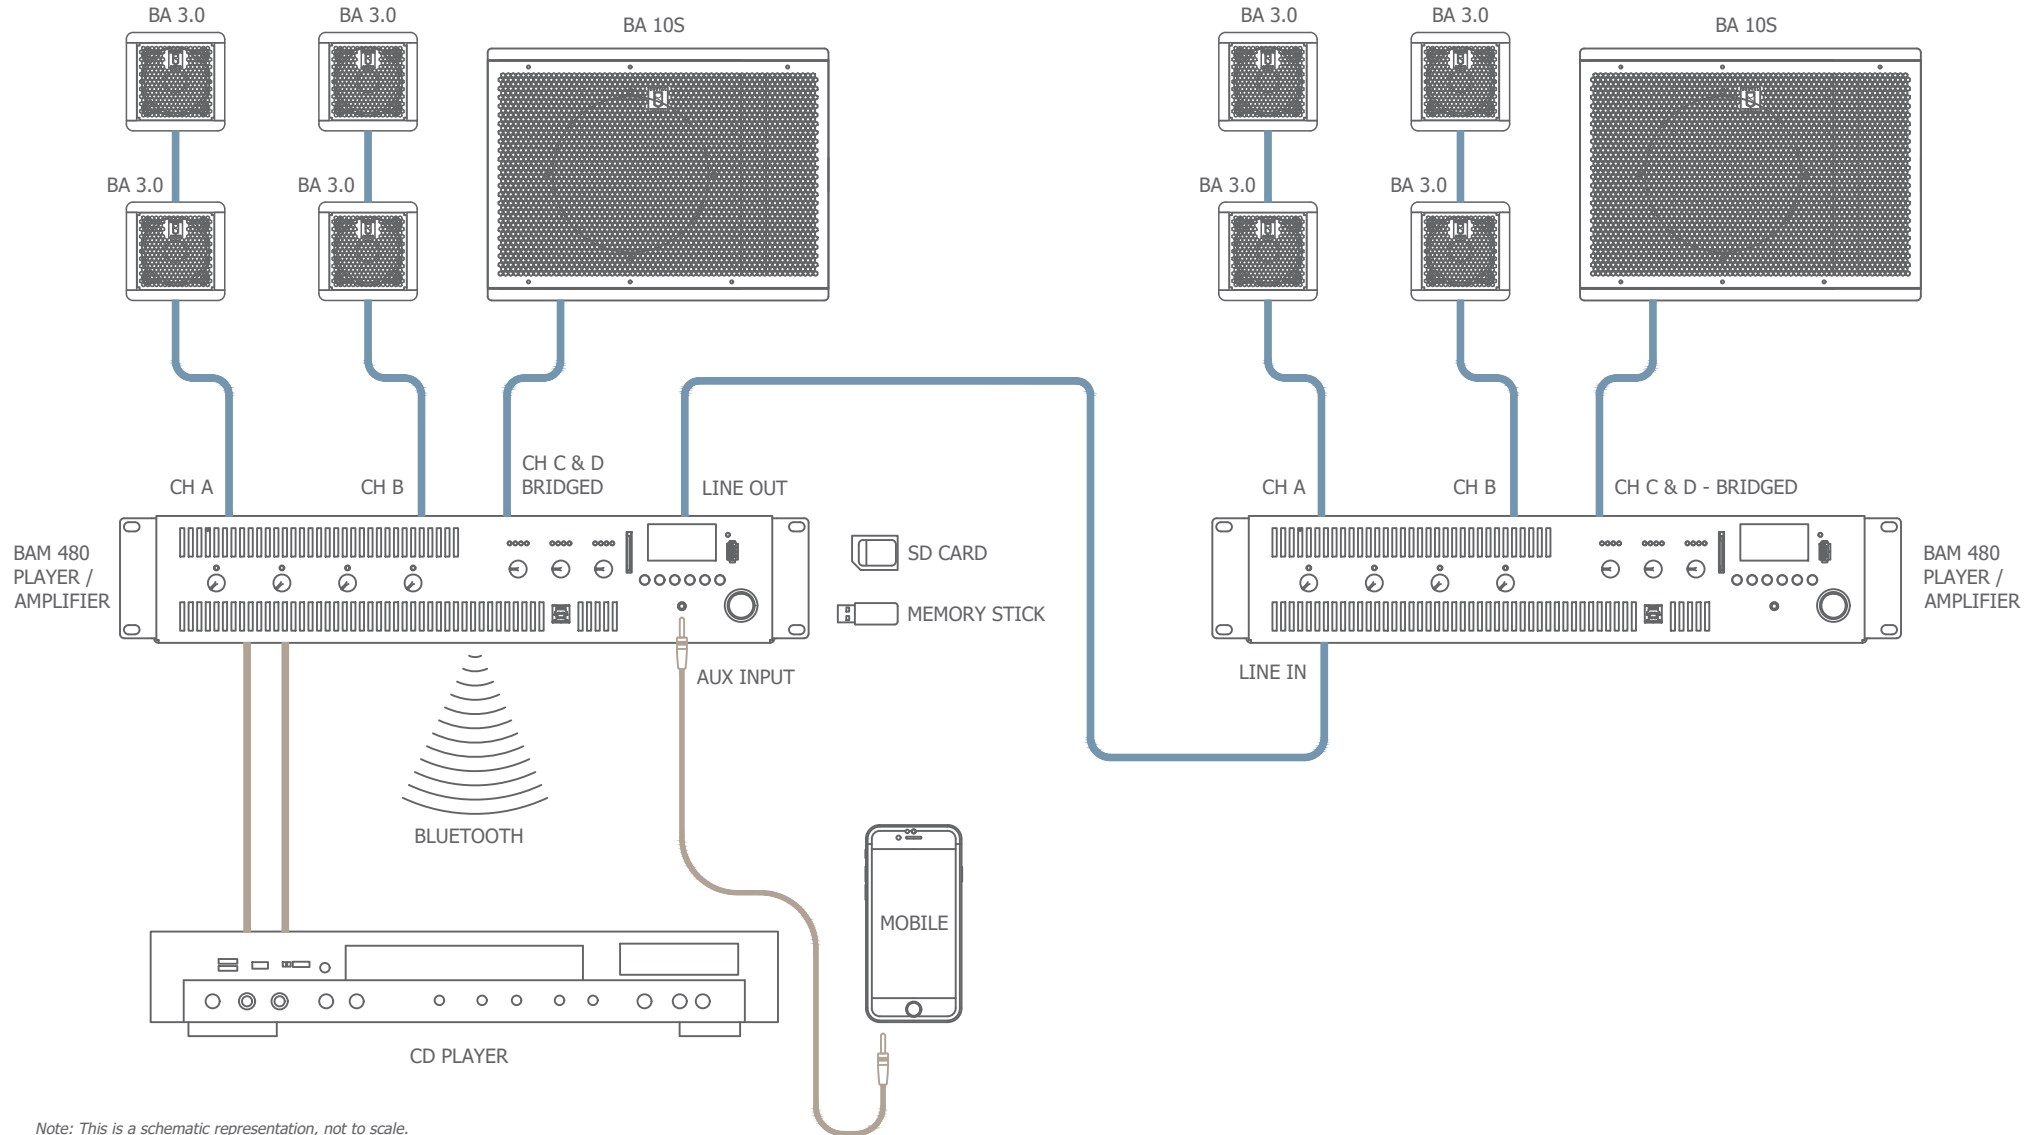

BA SERIES CONFIGURATION 1 - G

SUITABLE FOR HOMES, LARGER RESTAURANTS, CAFES, RETAIL STORES ETC

Note: This is a schematic representation, not to scale.