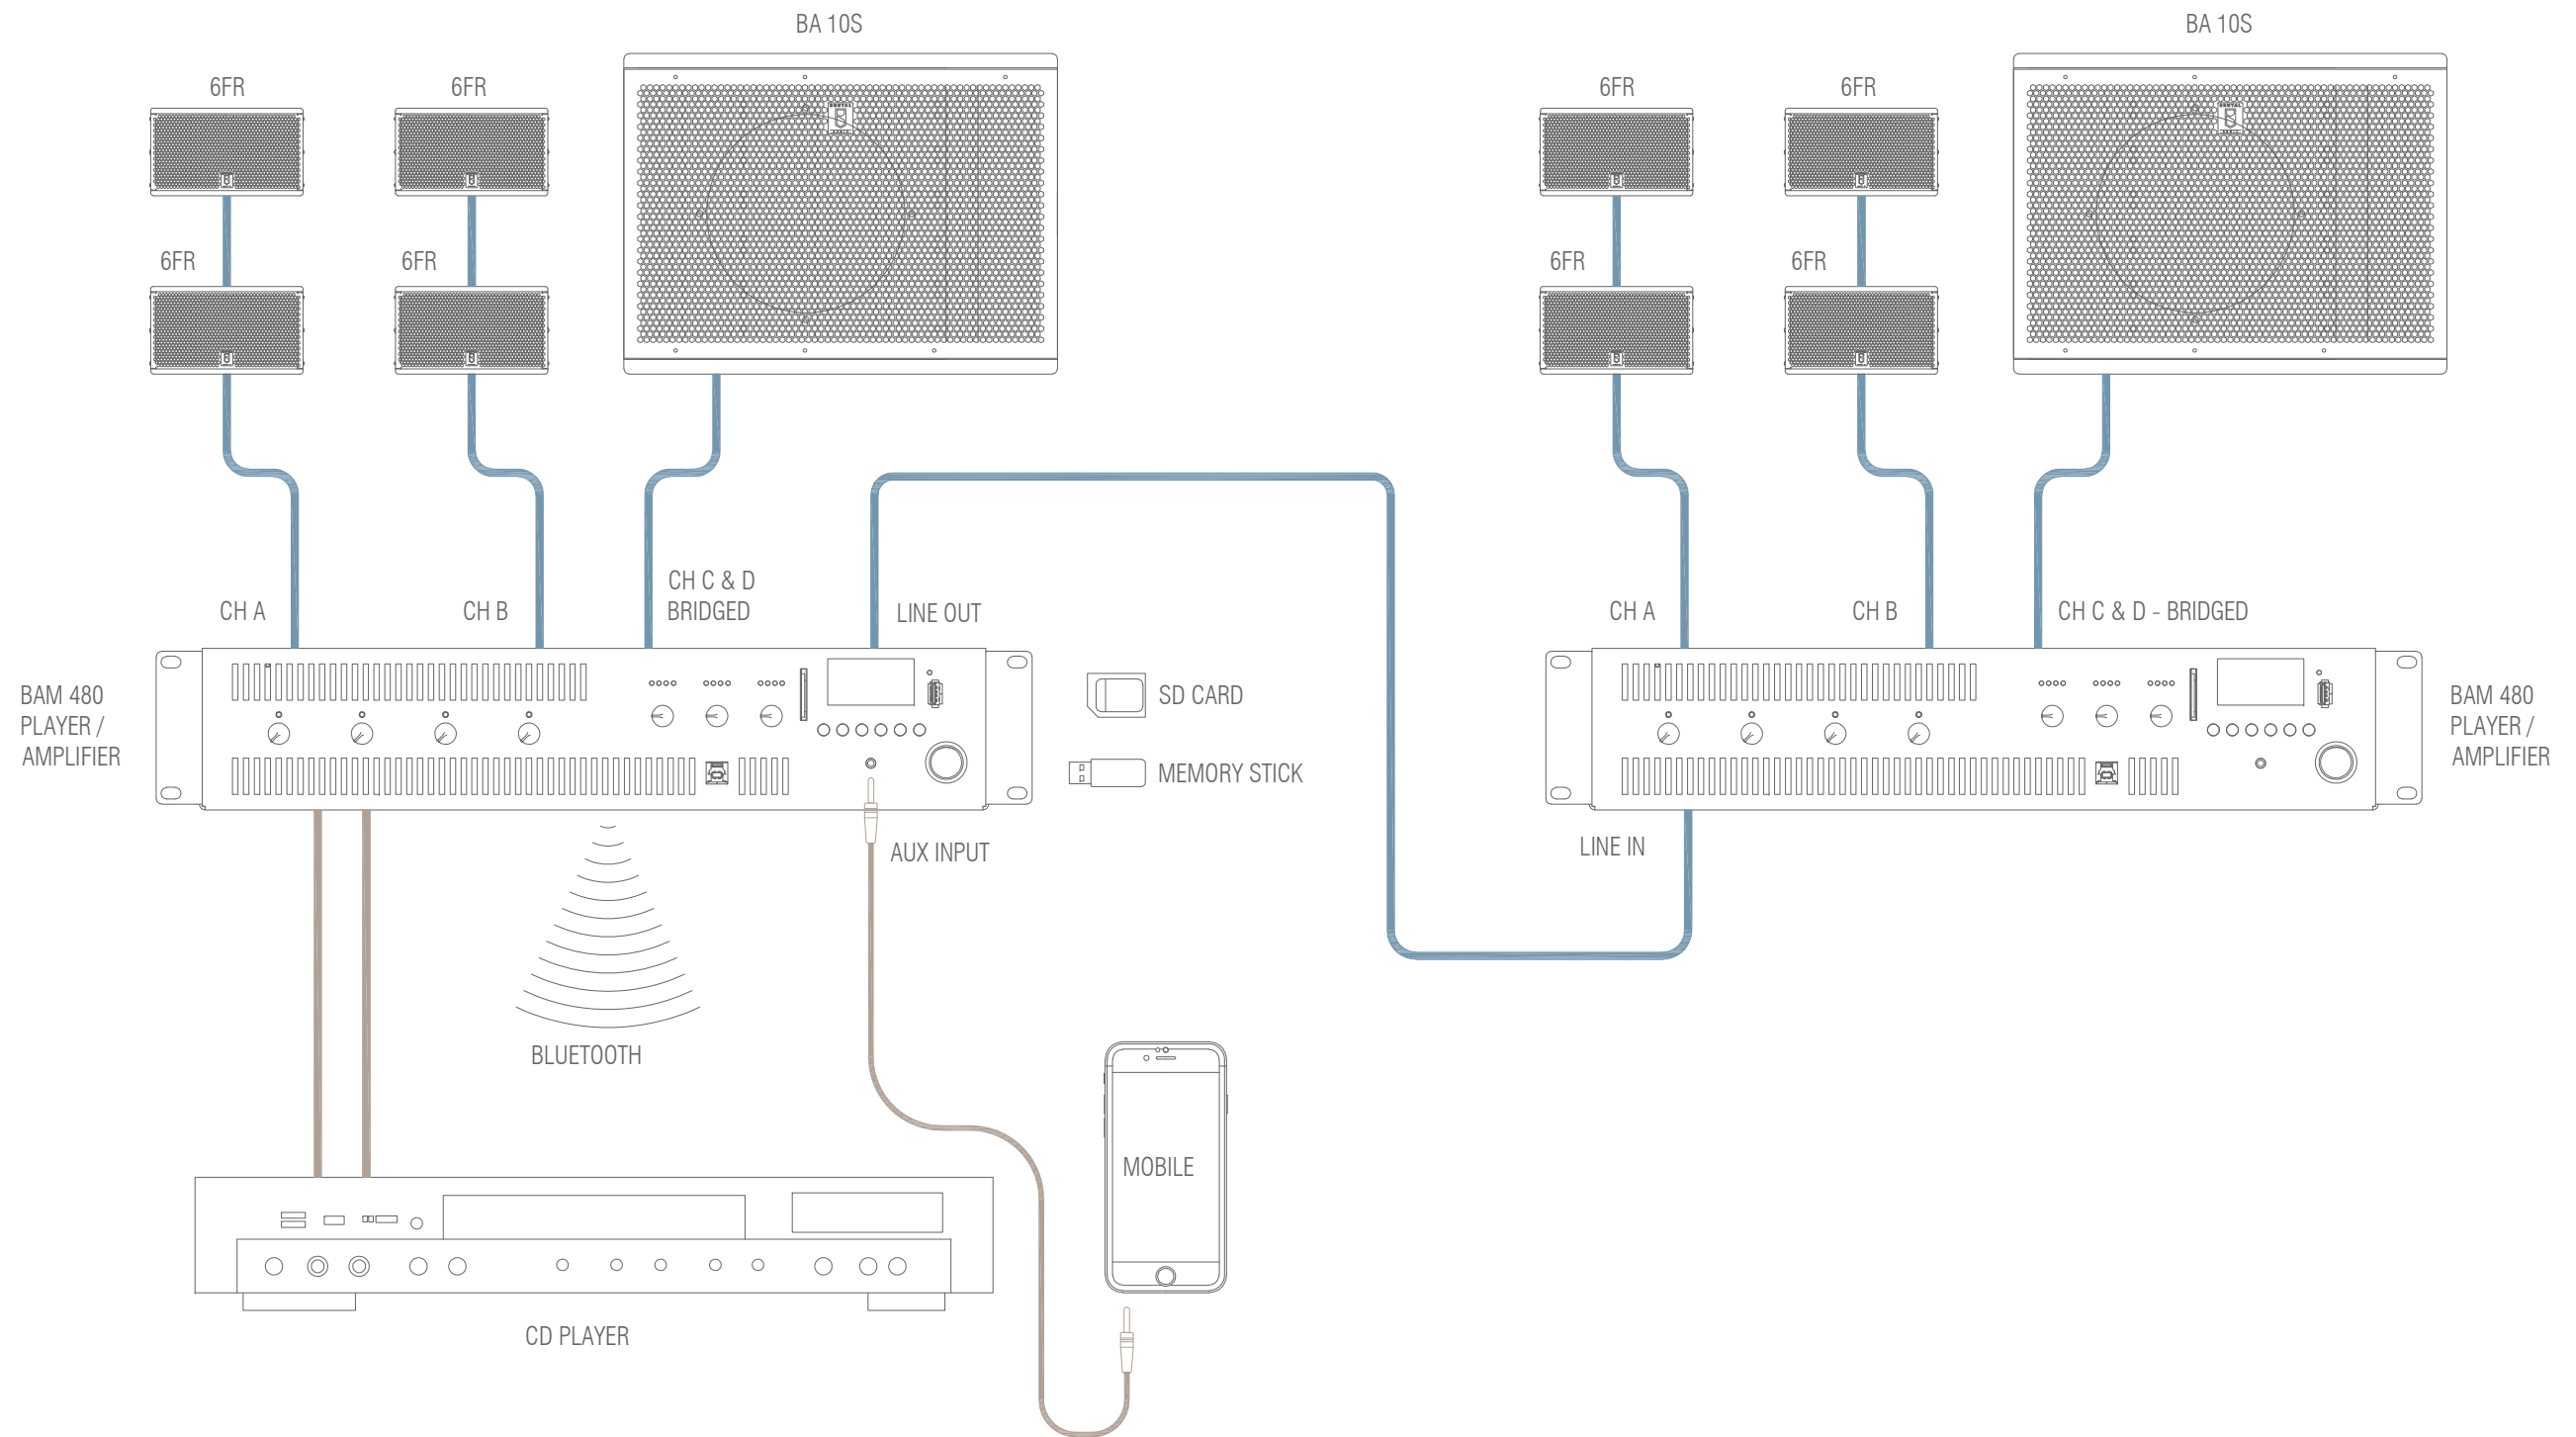

FR SERIES CONFIGURATION 1 - E

SUITABLE FOR PRIVATE LISTENING,
SMALL RESTAURANTS, CAFES, RETAIL STORES ETC

Note: This is a schematic representation, not to scale.

FR SERIES CONFIGURATION 1 - F

SUITABLE FOR HOMES,
SMALL RESTAURANTS, CAFES, RETAIL STORES ETC

Note: This is a schematic representation, not to scale.

FR SERIES CONFIGURATION 1 - G

SUITABLE FOR HOMES, LARGER RESTAURANTS, CAFES, RETAIL STORES ETC

Note: This is a schematic representation, not to scale.