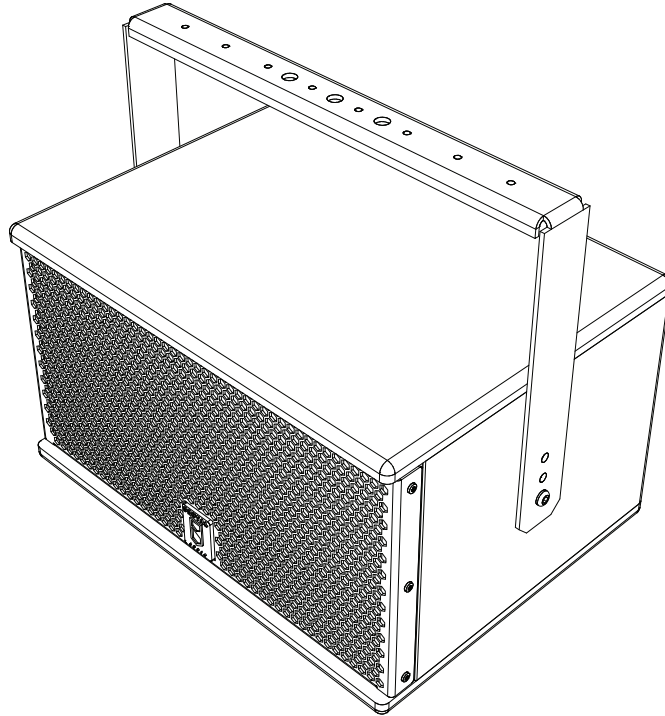

6FR - CEILING MOUNTED