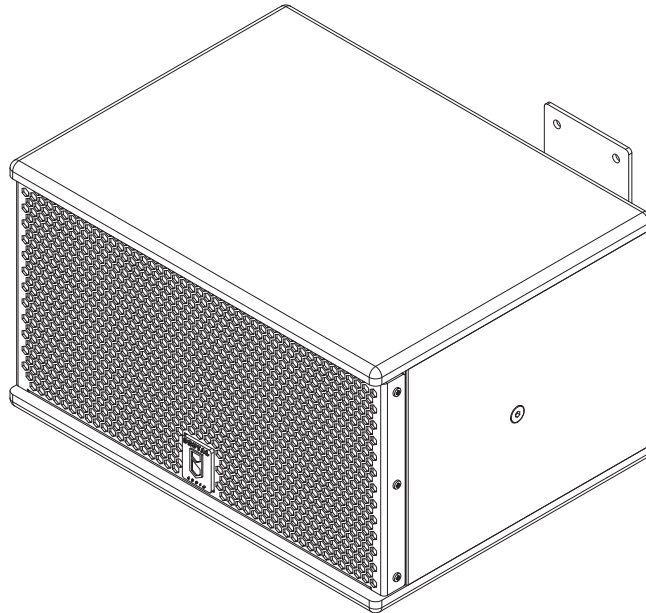

6FR - WALL INSTALLATION WITH SWIVEL CLAMP