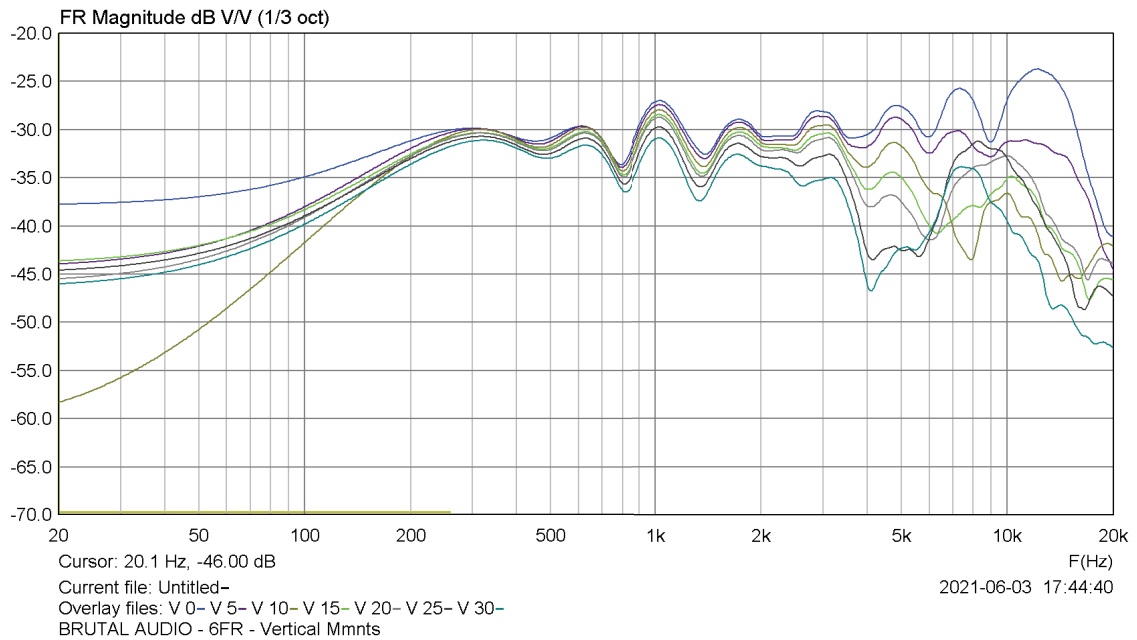

VERTICAL OFF-AXIS RESPONSE