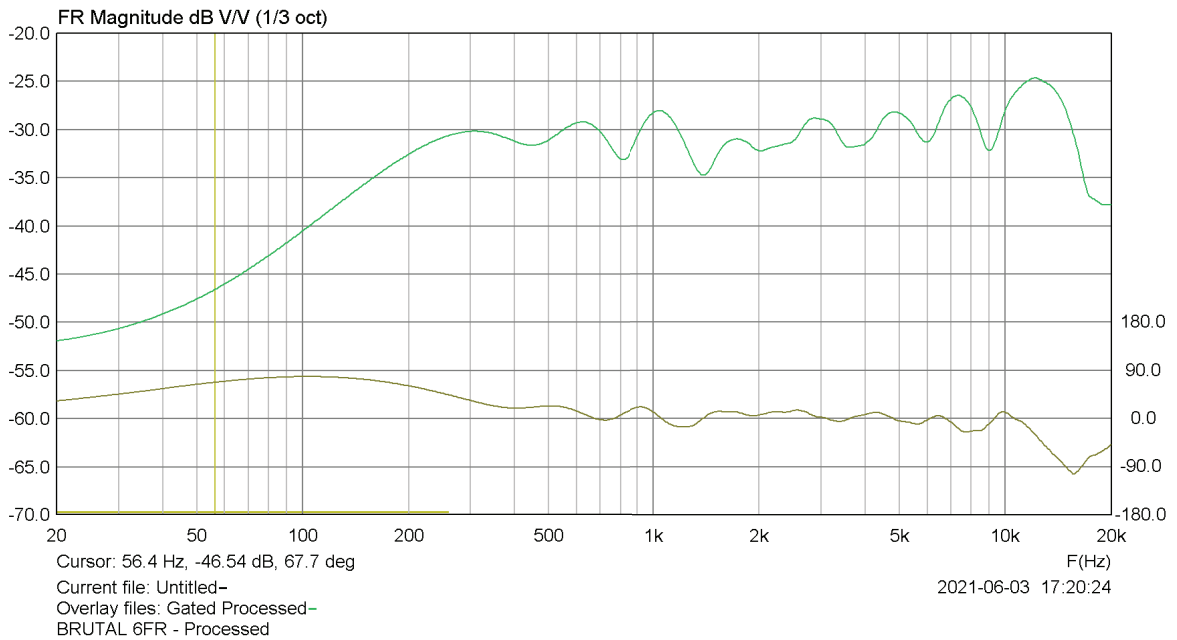

FREQUENCY RESPONSE - PROCESSED