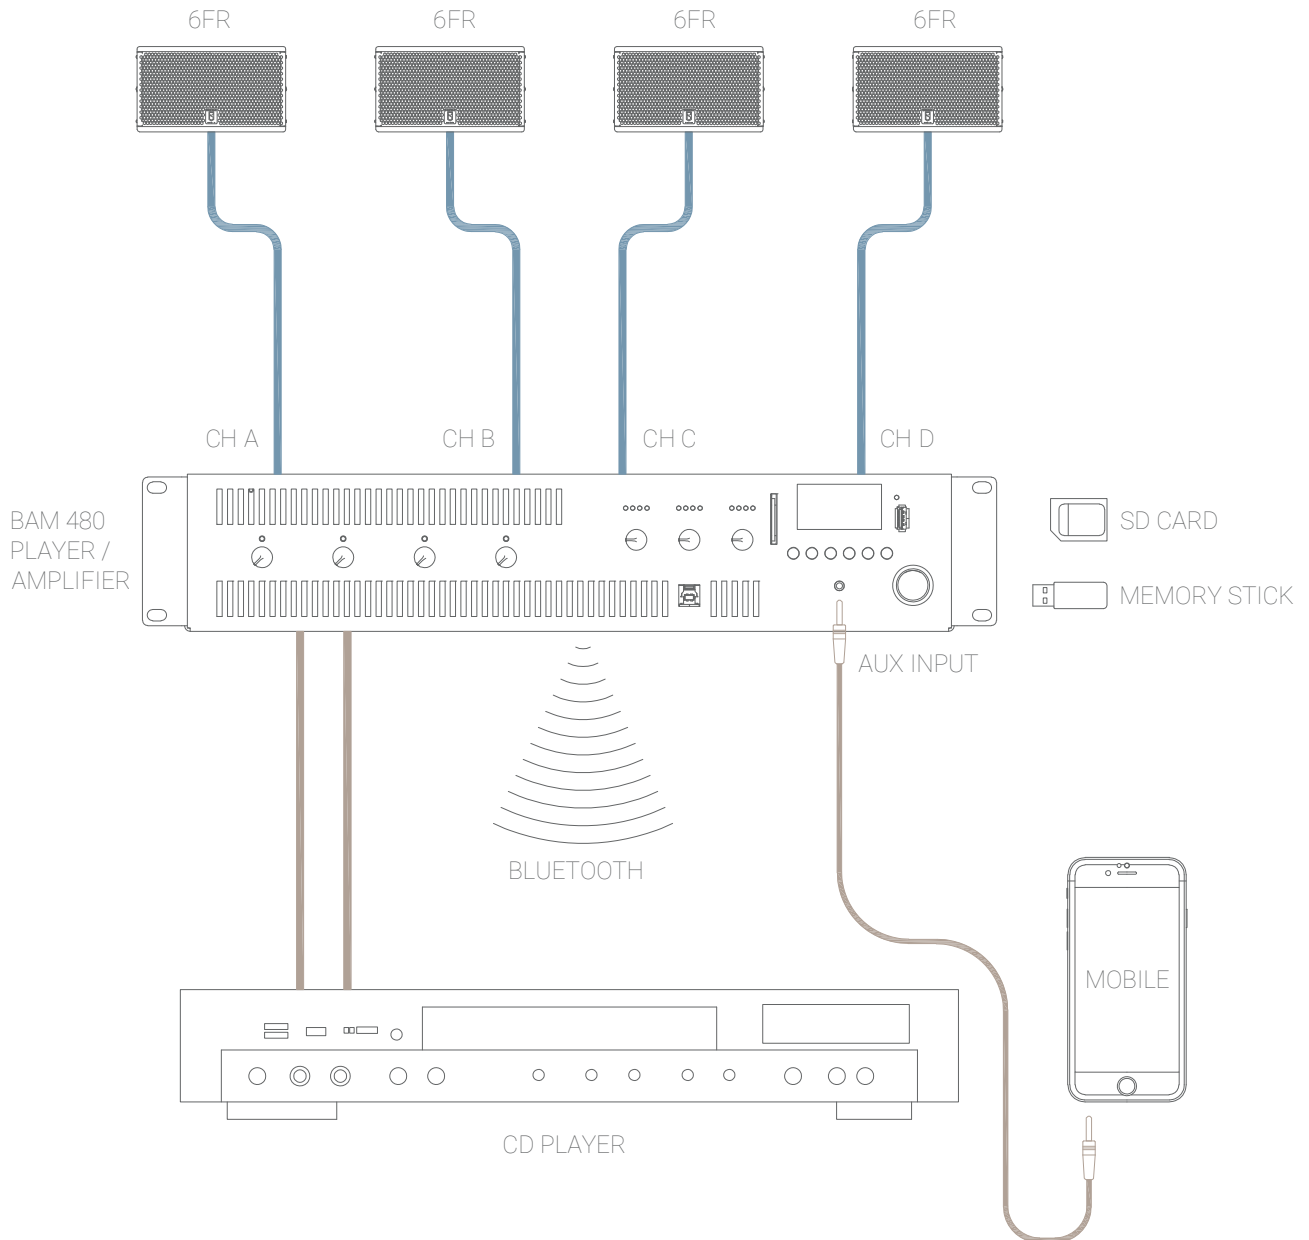

Note: This is a schematic representation, not to scale.

FR SERIES CONFIGURATION 1 - G

SUITABLE FOR HOMES, LARGER RESTAURANTS, CAFES, RETAIL STORES ETC

Note: This is a schematic representation, not to scale.

FR SERIES CONFIGURATION 1-A

SUITABLE FOR PRIVATE LISTENING,
SMALL RESTAURANTS, CAFES, RETAIL STORES ETC

Note: This is a schematic representation, not to scale.

FR SERIES CONFIGURATION 1 - C

SUITABLE FOR PRIVATE LISTENING,
SMALL RESTAURANTS, CAFES, RETAIL STORES ETC

Note: This is a schematic representation, not to scale.

FR SERIES CONFIGURATION 1-B

SUITABLE FOR PRIVATE LISTENING,
SMALL RESTAURANTS, CAFES, RETAIL STORES ETC

Note: This is a schematic representation, not to scale.