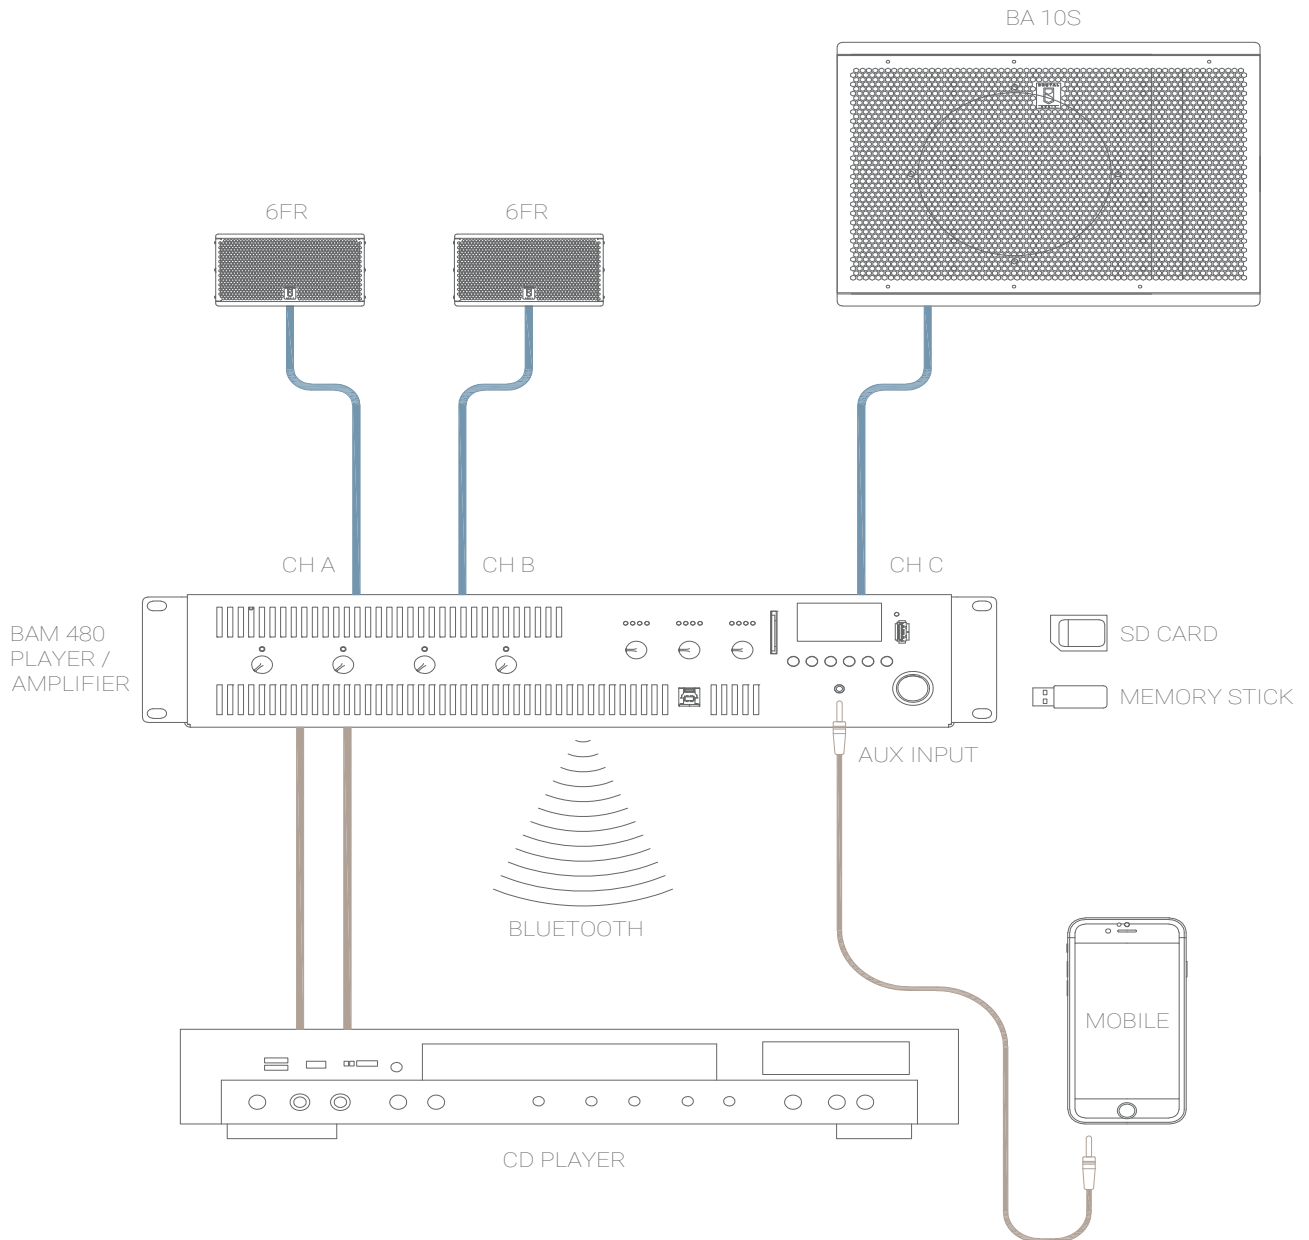

Note: This is a schematic representation, not to scale.

FR SERIES CONFIGURATION 1 - G

SUITABLE FOR HOMES, LARGER RESTAURANTS, CAFES, RETAIL STORES ETC

Note: This is a schematic representation, not to scale.

FR SERIES CONFIGURATION 1-A

SUITABLE FOR PRIVATE LISTENING,
SMALL RESTAURANTS, CAFES, RETAIL STORES ETC

Note: This is a schematic representation, not to scale.

FR SERIES CONFIGURATION 1 - C

SUITABLE FOR PRIVATE LISTENING,
SMALL RESTAURANTS, CAFES, RETAIL STORES ETC

Note: This is a schematic representation, not to scale.

FR SERIES CONFIGURATION 1-B

SUITABLE FOR PRIVATE LISTENING,
SMALL RESTAURANTS, CAFES, RETAIL STORES ETC

Note: This is a schematic representation, not to scale.

FR SERIES CONFIGURATION 1 - C

SUITABLE FOR PRIVATE LISTENING,
SMALL RESTAURANTS, CAFES, RETAIL STORES ETC

Note: This is a schematic representation, not to scale.

FR SERIES CONFIGURATION 1 - F

SUITABLE FOR HOMES,
SMALL RESTAURANTS, CAFES, RETAIL STORES ETC