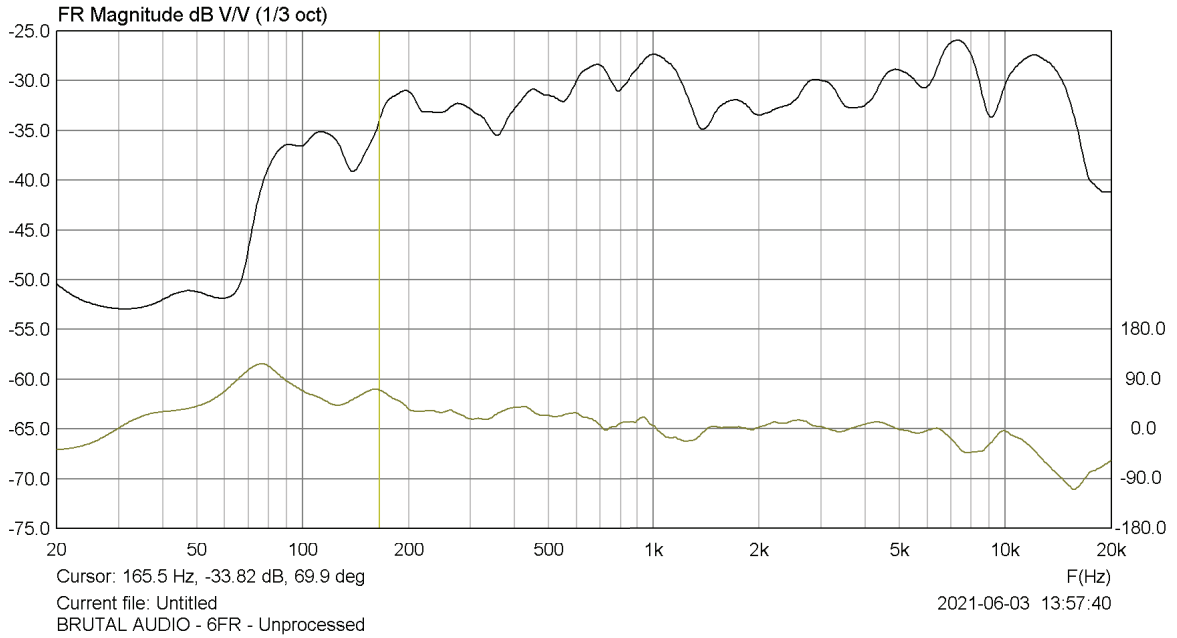

FREQUENCY RESPONSE - UNPROCESSED