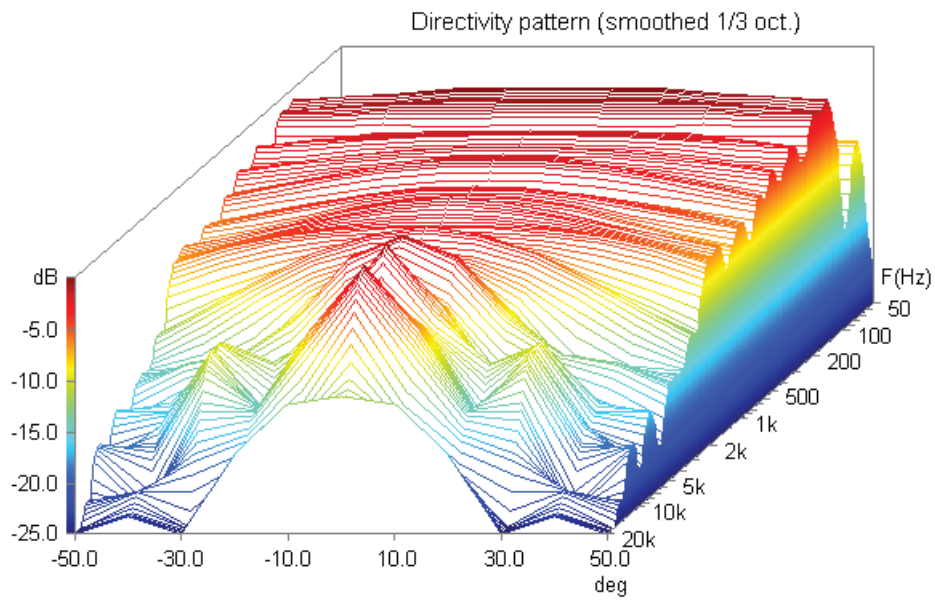

HORIZONTAL OFF-AXIS RESPONSE

VERTICAL OFF-AXIS RESPONSE

Brutal Audio 6FR - Impedance & Phase Response

6FR - IMPEDANCE

6FR - HORIZONTAL WATERFALL

6FR - VERTICAL WATERFALL

6FR - HORIZONTAL

6FR - VERTICAL

50Hz

63Hz

80Hz

100Hz

125Hz

160Hz

POLAR PLOTS - HORIZONTAL

200Hz