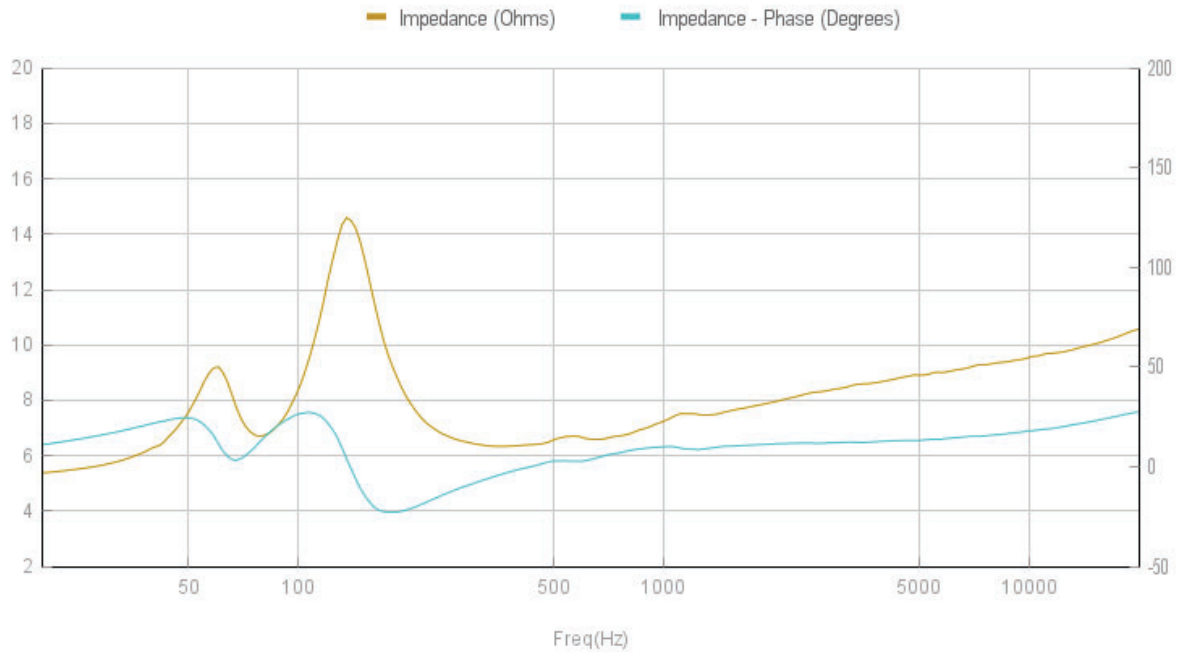

Brutal Audio 6FR - Impedance & Phase Response

6FR - IMPEDANCE