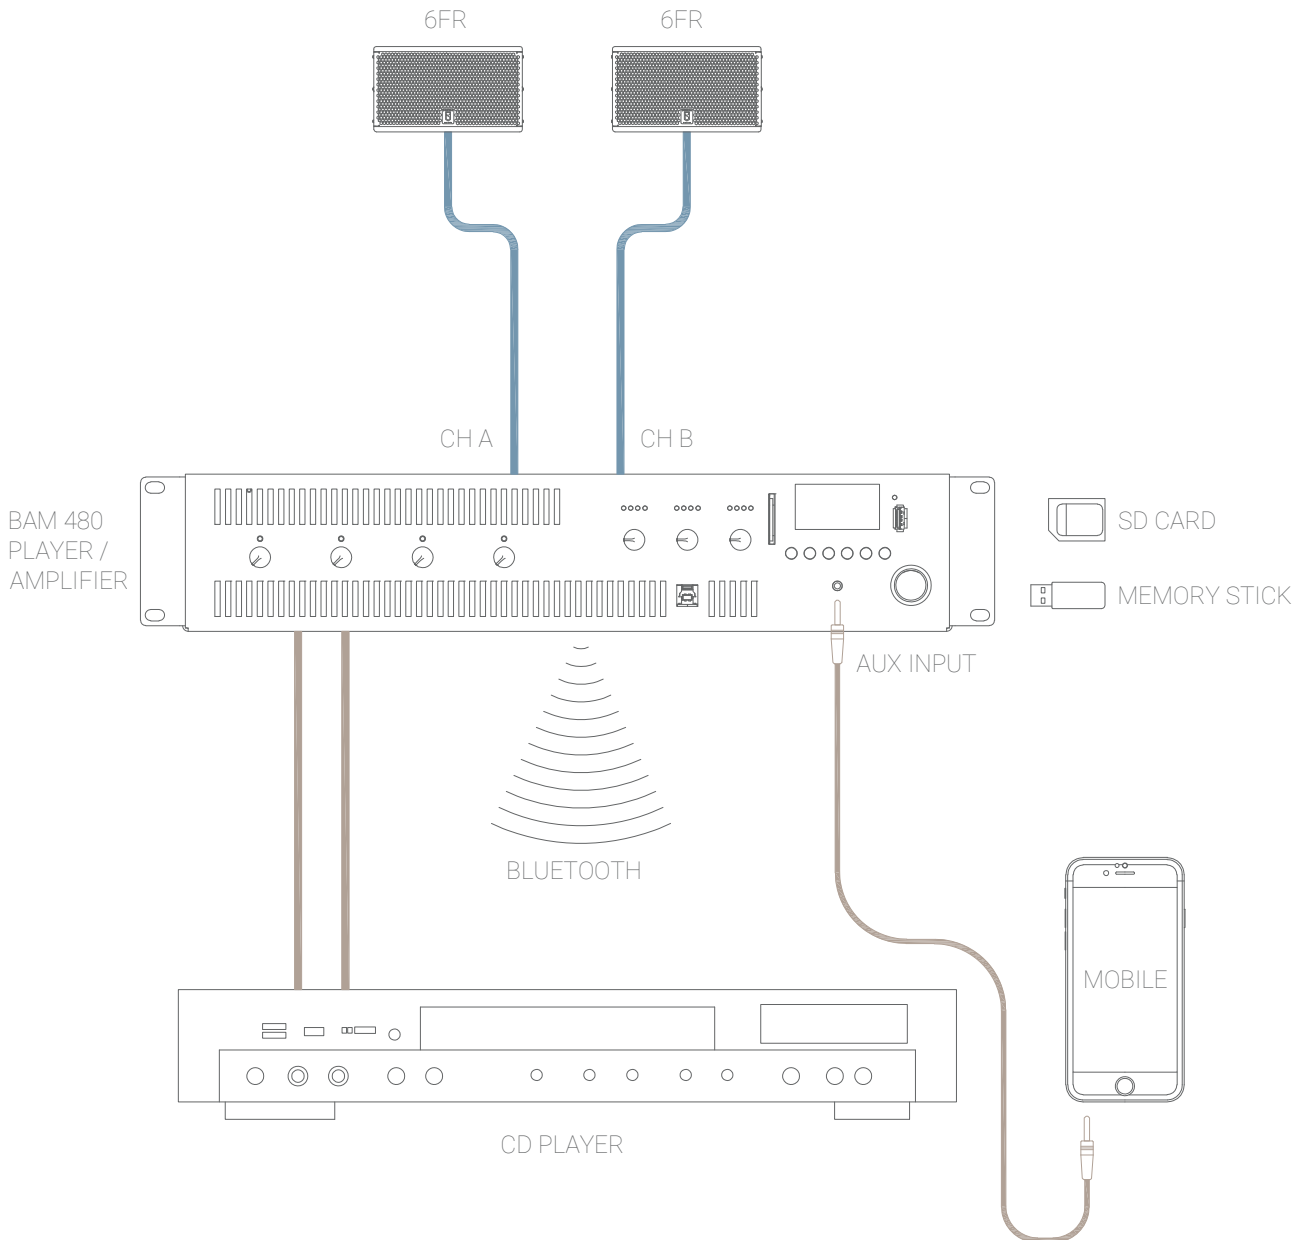

FR SERIES CONFIGURATION 1 - E

SUITABLE FOR PRIVATE LISTENING,
SMALL RESTAURANTS, CAFES, RETAIL STORES ETC

Note: This is a schematic representation, not to scale.

FR SERIES CONFIGURATION 1 - F

SUITABLE FOR HOMES,
SMALL RESTAURANTS, CAFES, RETAIL STORES ETC

Note: This is a schematic representation, not to scale.

FR SERIES CONFIGURATION 1 - G

SUITABLE FOR HOMES, LARGER RESTAURANTS, CAFES, RETAIL STORES ETC

Note: This is a schematic representation, not to scale.

FR SERIES CONFIGURATION 1-A

SUITABLE FOR PRIVATE LISTENING,
SMALL RESTAURANTS, CAFES, RETAIL STORES ETC

Note: This is a schematic representation, not to scale.

FR SERIES CONFIGURATION 1 - C

SUITABLE FOR PRIVATE LISTENING,
SMALL RESTAURANTS, CAFES, RETAIL STORES ETC