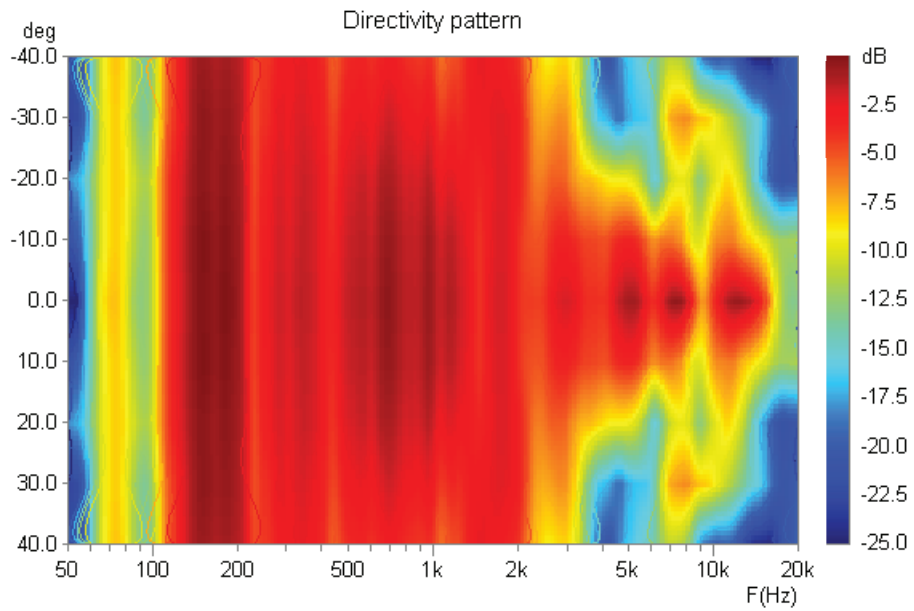

HORIZONTAL OFF-AXIS RESPONSE

VERTICAL OFF-AXIS RESPONSE

Brutal Audio 6FR - Impedance & Phase Response

6FR - IMPEDANCE

6FR - HORIZONTAL WATERFALL

6FR - VERTICAL WATERFALL

6FR - HORIZONTAL

6FR - VERTICAL

50Hz

63Hz

80Hz

100Hz

125Hz

160Hz

POLAR PLOTS - HORIZONTAL

200Hz