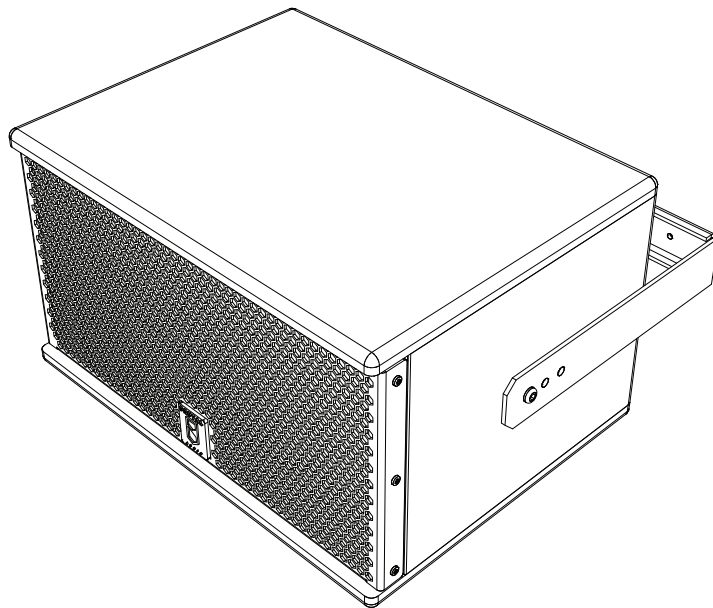

6FR - WALL MOUNTED