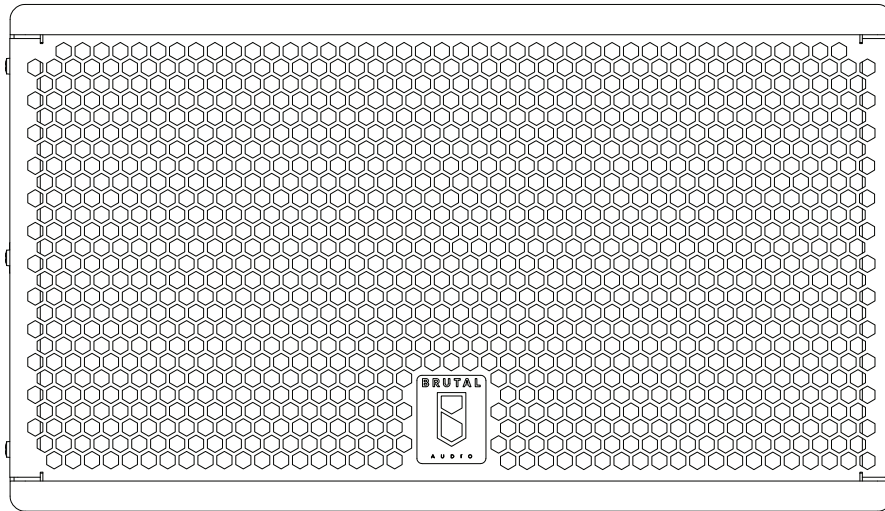

All information in this document is the copyright of Brutal Audio. All rights reserved.

6FR

6 INCH FULLRANGE

TECHNICAL SPECIFICATIONS

AXIAL SENSITIVITY	92dB@1W/1M
IMPEDANCE	8 OHMS
DRIVER	FR : 6" PAPER CONE
ENCLOSURE	PORTED
MAX SPL	110dB@1m
POWER	100W CONT / 200W MAX
FREQUENCY RESPONSE	70Hz TO 18kHz +/-6dB
DIMENSIONS	(HxWxD) 201mm x 350mm x 265mm
WEIGHT	6.5KGS / 14.33 LBS