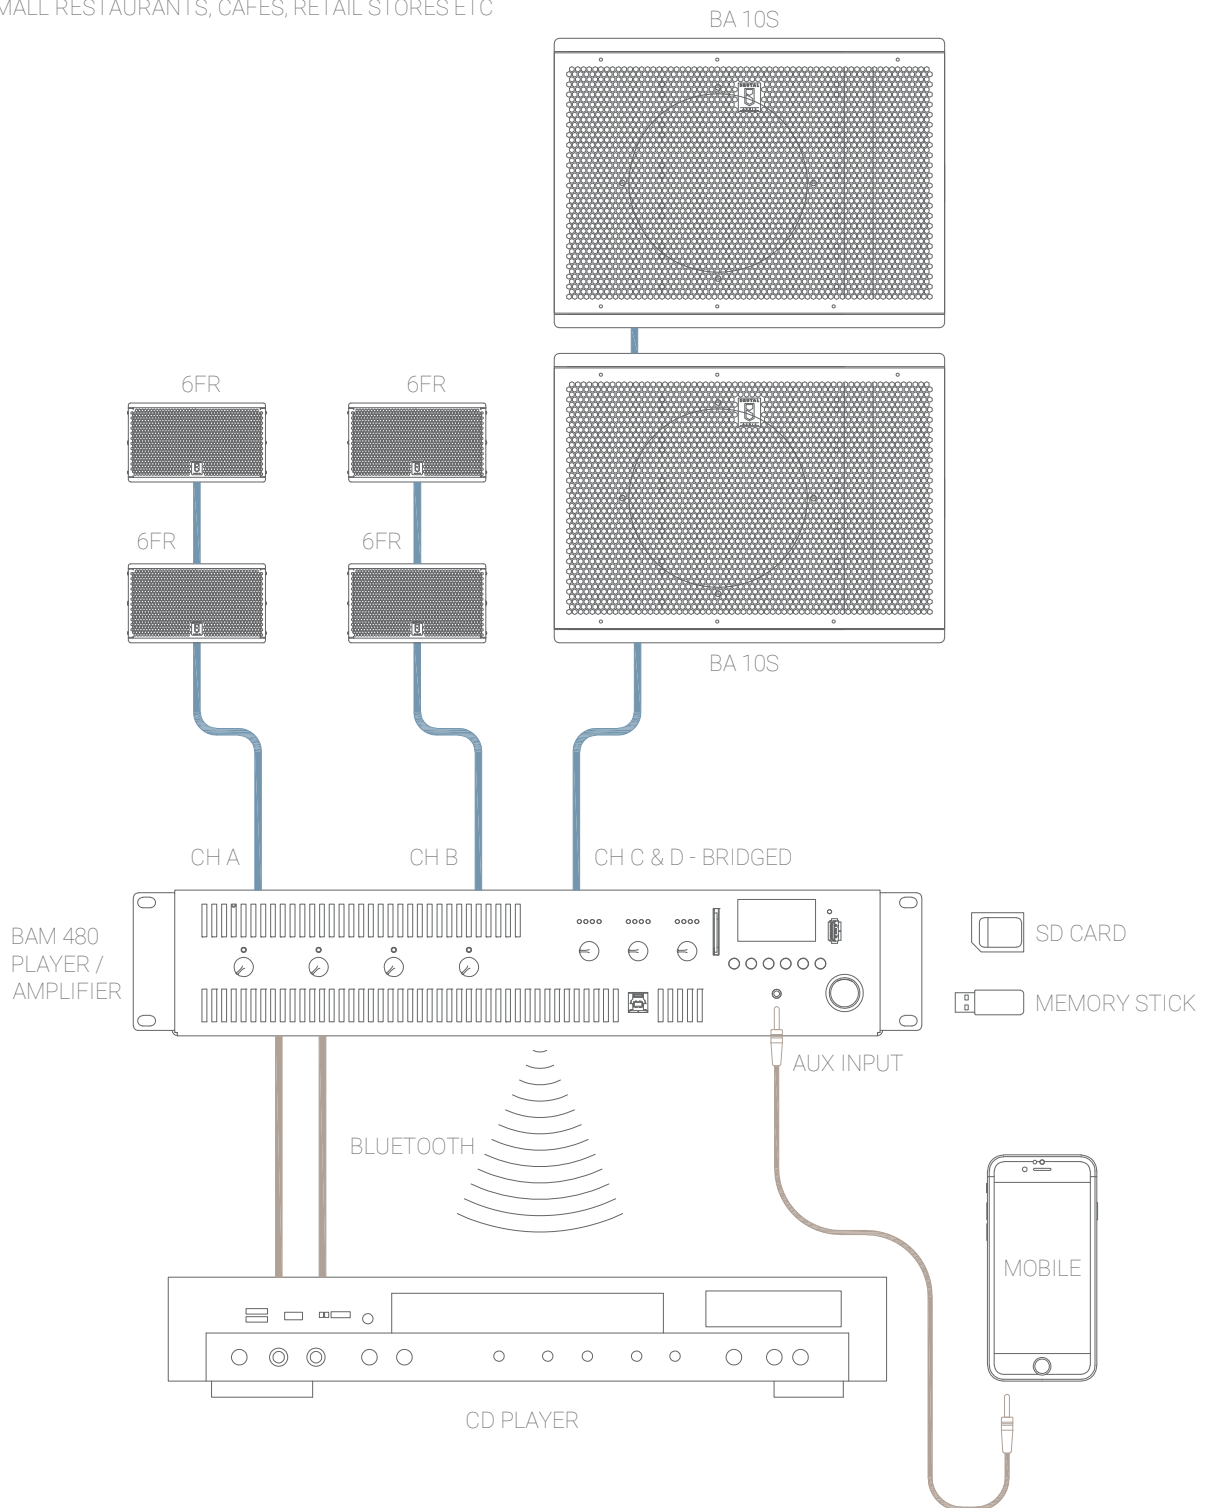

FR SERIES CONFIGURATION 1 - E

SUITABLE FOR PRIVATE LISTENING,
SMALL RESTAURANTS, CAFES, RETAIL STORES ETC

Note: This is a schematic representation, not to scale.

FR SERIES CONFIGURATION 1 - F

SUITABLE FOR HOMES,
SMALL RESTAURANTS, CAFES, RETAIL STORES ETC

Note: This is a schematic representation, not to scale.

FR SERIES CONFIGURATION 1 - G

SUITABLE FOR HOMES, LARGER RESTAURANTS, CAFES, RETAIL STORES ETC

Note: This is a schematic representation, not to scale.