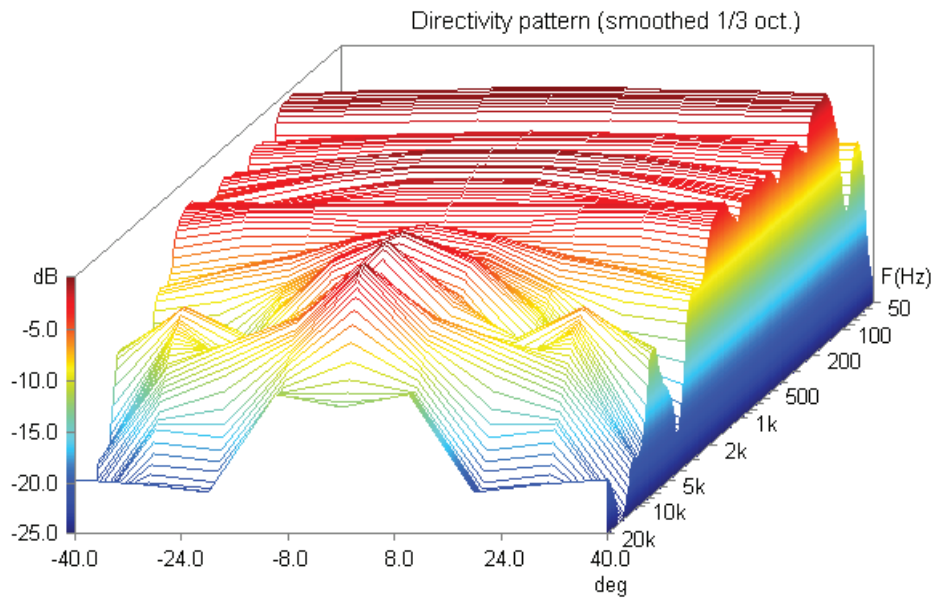

HORIZONTAL OFF-AXIS RESPONSE

VERTICAL OFF-AXIS RESPONSE

Brutal Audio 6FR - Impedance & Phase Response

6FR - IMPEDANCE

6FR - HORIZONTAL WATERFALL

6FR - VERTICAL WATERFALL

6FR - HORIZONTAL

6FR - VERTICAL

50Hz

63Hz

80Hz

100Hz

125Hz

160Hz

POLAR PLOTS - HORIZONTAL

200Hz