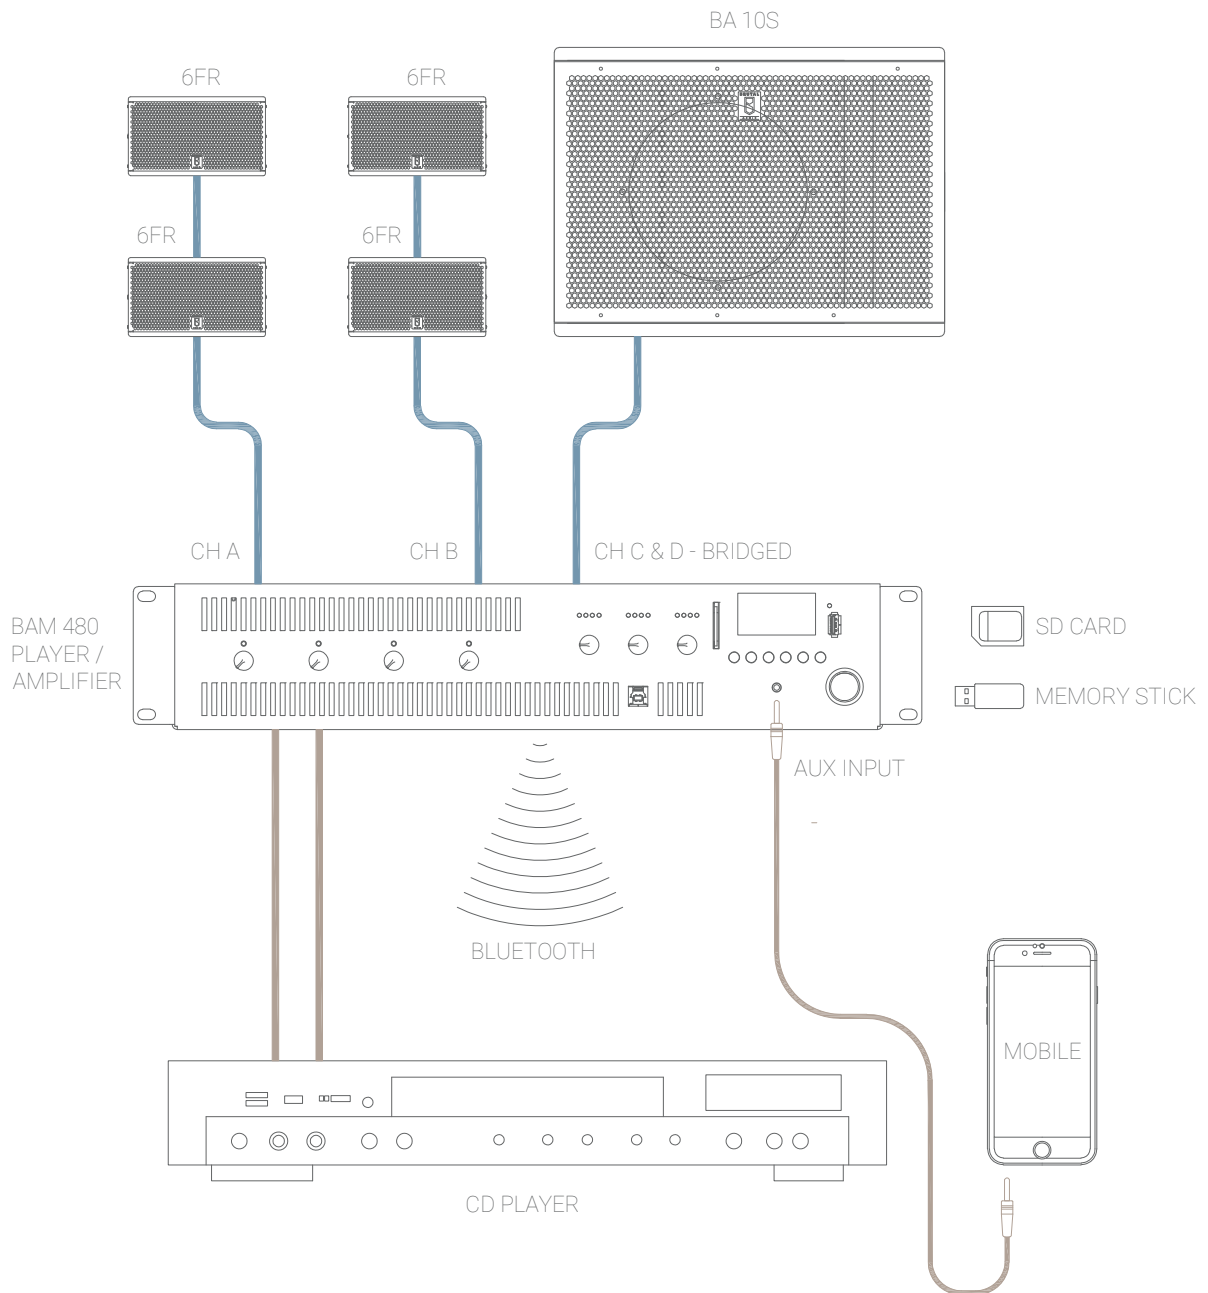

■ 20000

POLAR PLOTS - VERTICAL

WWW.BRUTALAUDIO.COM

Page - 28

Brutal Audio 6FR - Tone Curves

TONE CURVES

1. Flat - Black - All frequencies 0dB
2. Hi Cut - Blue - Hi shelf 8000 Hz -6dB
3. Mid Cut - Grey - Bell 2500 Hz -6dB
4. Low Cut - Aqua - Low Shelf 111Hz - 6dB
5. HF Boost - Violet - Hi Shelf 8000 +6dB
6. Low Boost - Red - Low Shelf 111 +4dB
7. Mellow - Orange - Hi Shelf 3000 Hz -8dB

FR SERIES CONFIGURATION 1 - E

SUITABLE FOR PRIVATE LISTENING,
SMALL RESTAURANTS, CAFES, RETAIL STORES ETC

Note: This is a schematic representation, not to scale.

FR SERIES CONFIGURATION 1 - F

SUITABLE FOR HOMES,
SMALL RESTAURANTS, CAFES, RETAIL STORES ETC

Note: This is a schematic representation, not to scale.

FR SERIES CONFIGURATION 1 - G

SUITABLE FOR HOMES, LARGER RESTAURANTS, CAFES, RETAIL STORES ETC

Note: This is a schematic representation, not to scale.