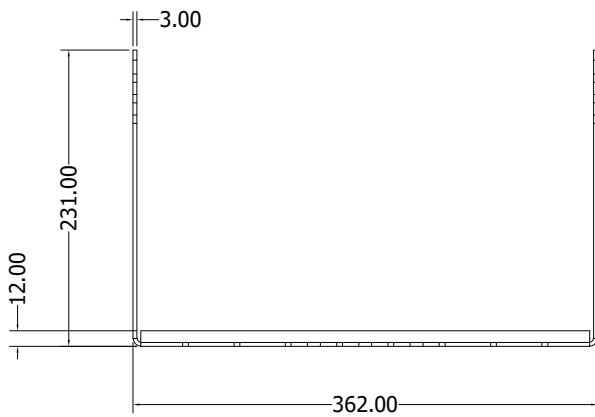

6FR - C CLAMP DETAILS