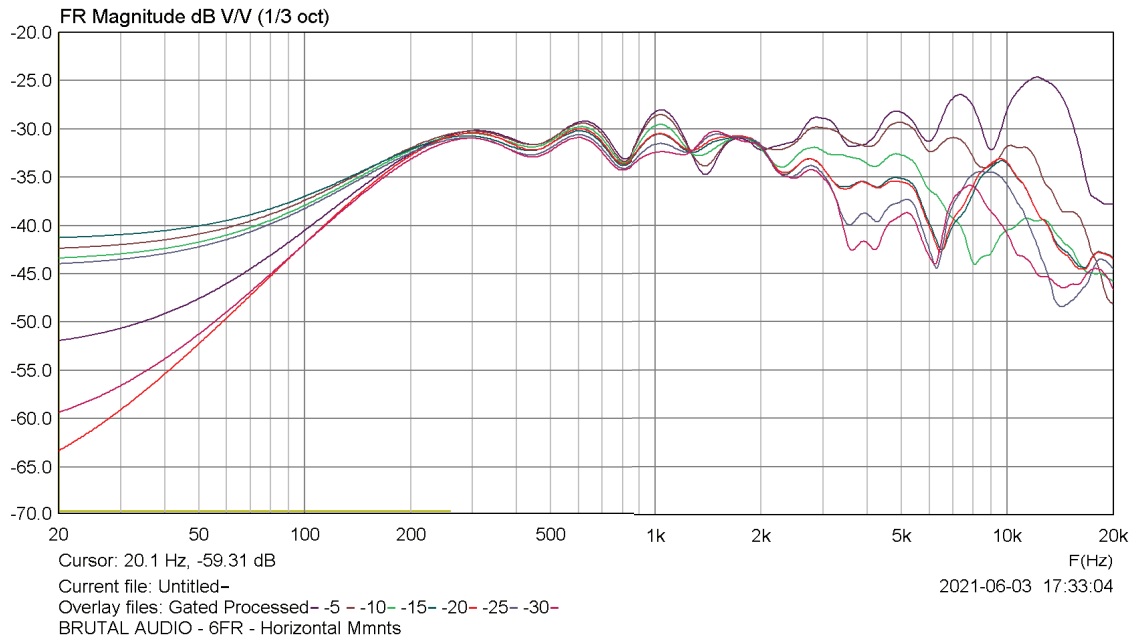

CAUTION ! INSTALLATION TO BE DONE BY EXPERIENCED TECHNICIAN !

6FR - SWIVEL CLAMP FOR WALL INSTALLATION

6FR - SWIVEL CLAMP DETAILS

*NC - NOT CONNECTED

FREQUENCY RESPONSE - UNPROCESSED

FREQUENCY RESPONSE - PROCESSED