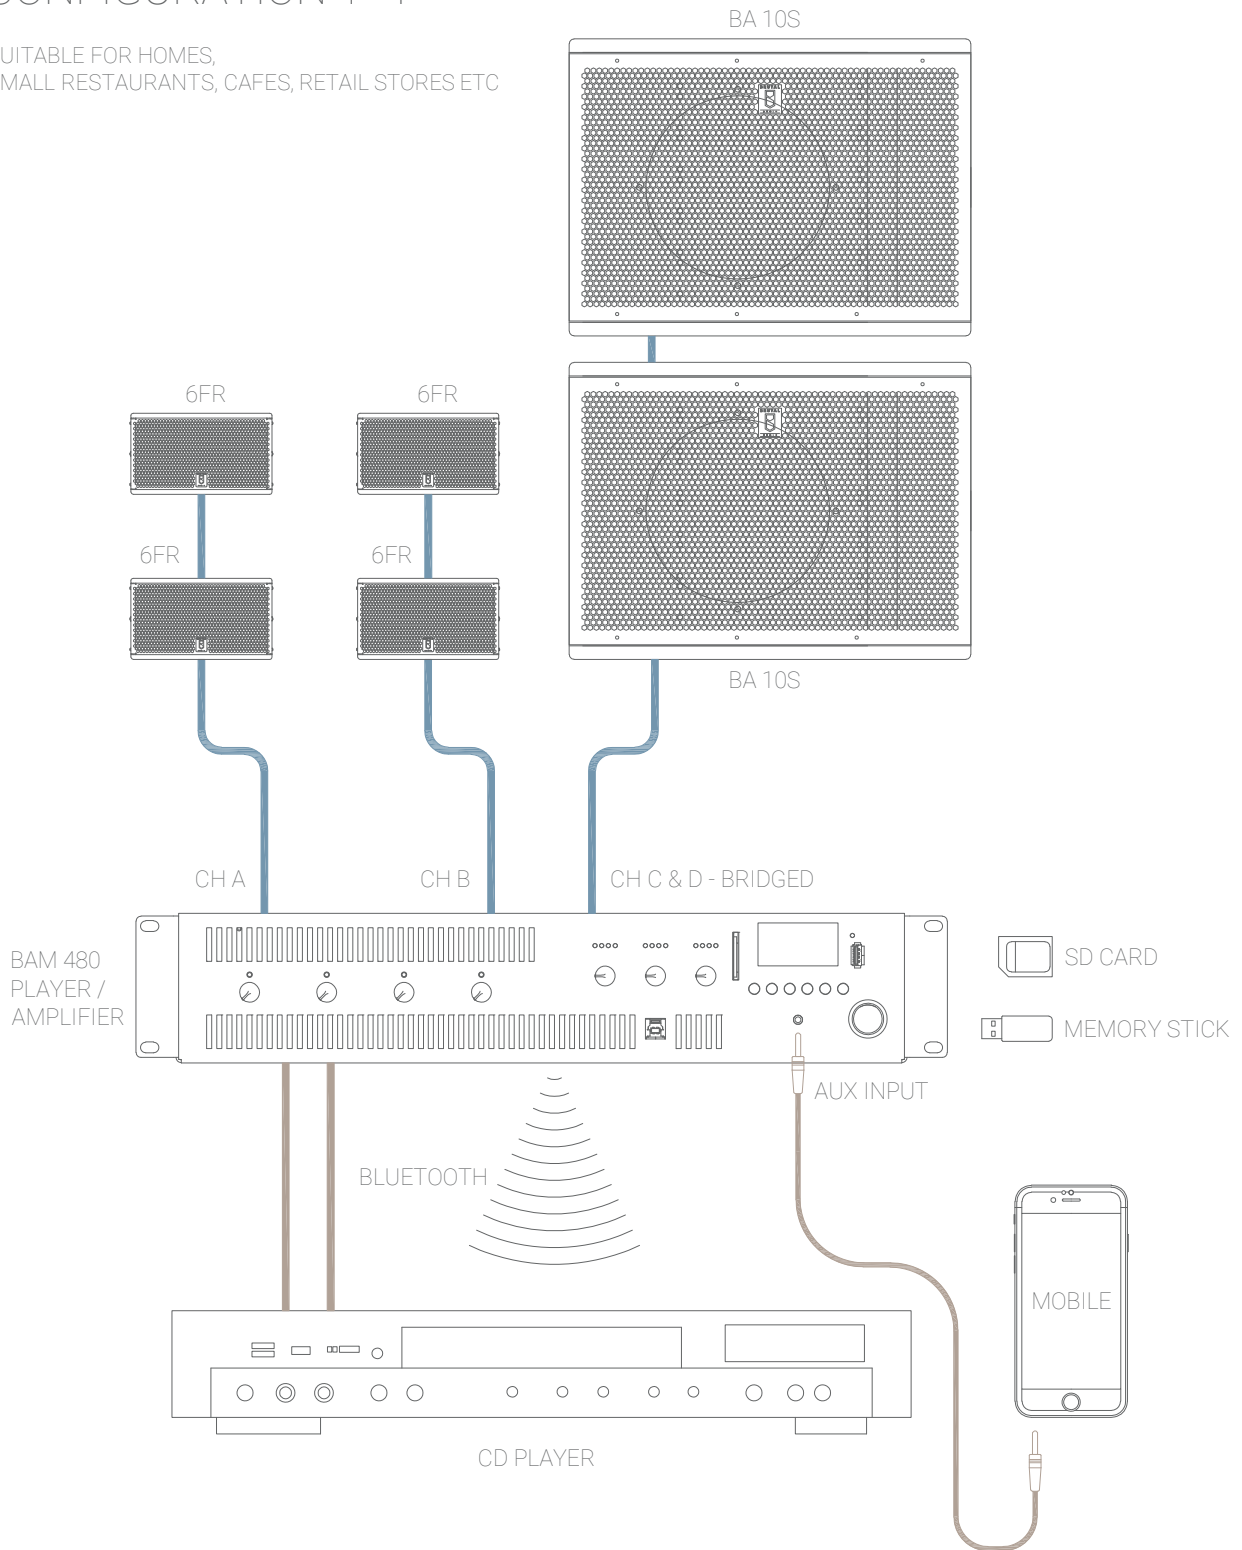

Note: This is a schematic representation, not to scale.

FR SERIES CONFIGURATION 1 - G

SUITABLE FOR HOMES, LARGER RESTAURANTS, CAFES, RETAIL STORES ETC

Note: This is a schematic representation, not to scale.

Note: This is a schematic representation, not to scale.

FR SERIES CONFIGURATION 1-B

SUITABLE FOR PRIVATE LISTENING,
SMALL RESTAURANTS, CAFES, RETAIL STORES ETC

Note: This is a schematic representation, not to scale.

FR SERIES CONFIGURATION 1 - C

SUITABLE FOR PRIVATE LISTENING,
SMALL RESTAURANTS, CAFES, RETAIL STORES ETC

Note: This is a schematic representation, not to scale.

FR SERIES CONFIGURATION 1 - F

SUITABLE FOR HOMES,
SMALL RESTAURANTS, CAFES, RETAIL STORES ETC