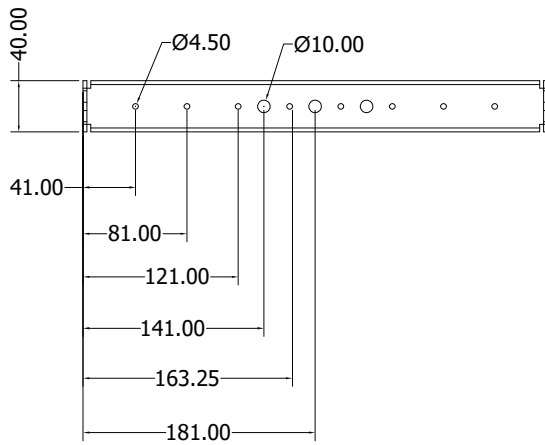

6FR - C CLAMP DETAILS