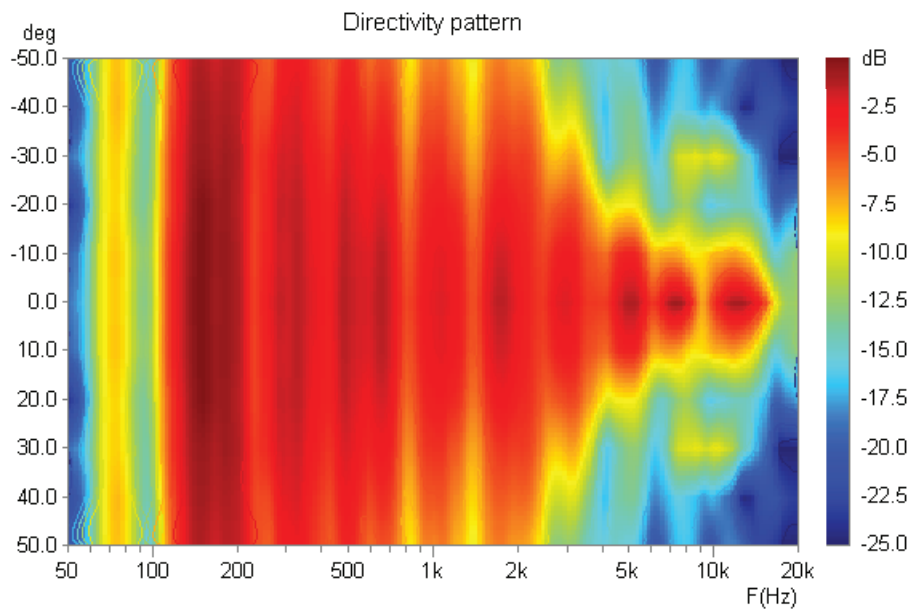

HORIZONTAL OFF-AXIS RESPONSE

VERTICAL OFF-AXIS RESPONSE

Brutal Audio 6FR - Impedance & Phase Response

6FR - IMPEDANCE

6FR - HORIZONTAL WATERFALL

6FR - VERTICAL WATERFALL

6FR - HORIZONTAL

6FR - VERTICAL

50Hz

63Hz

80Hz

100Hz

125Hz

160Hz

POLAR PLOTS - HORIZONTAL

200Hz