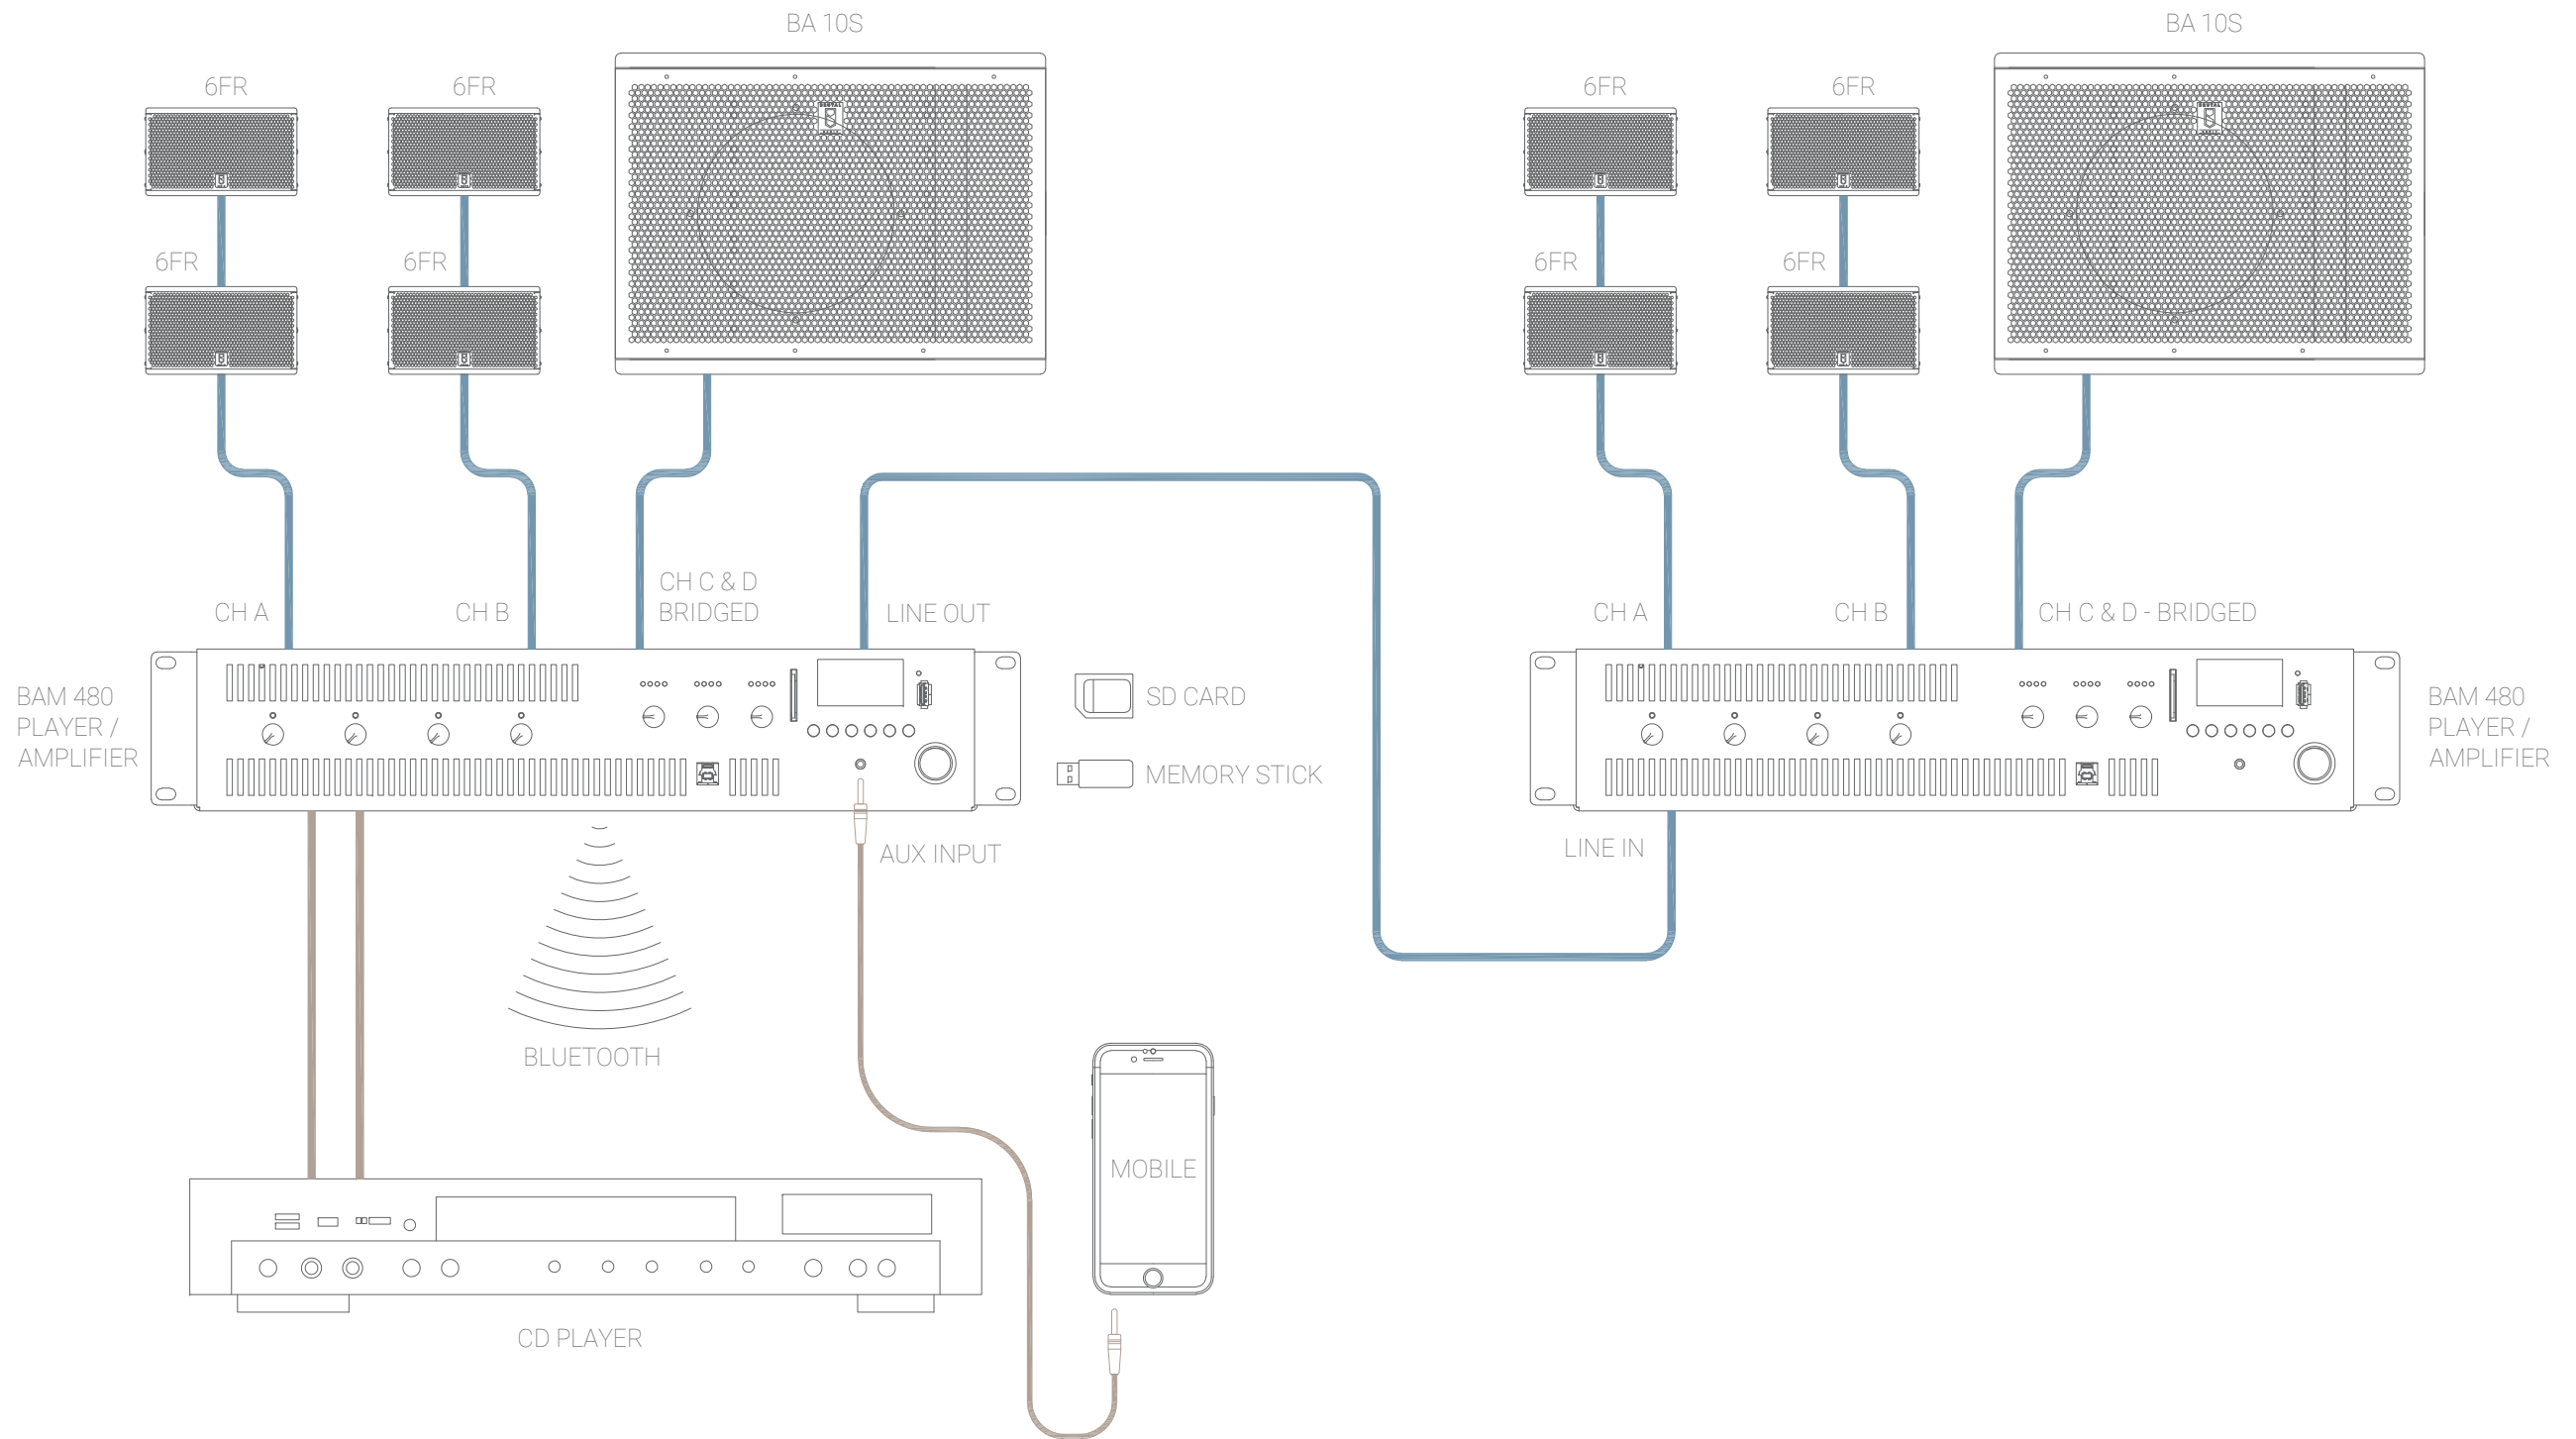

Note: This is a schematic representation, not to scale.

FR SERIES CONFIGURATION 1 - G

SUITABLE FOR HOMES, LARGER RESTAURANTS, CAFES, RETAIL STORES ETC

Note: This is a schematic representation, not to scale.

Note: This is a schematic representation, not to scale.

FR SERIES CONFIGURATION 1-B

SUITABLE FOR PRIVATE LISTENING,
SMALL RESTAURANTS, CAFES, RETAIL STORES ETC

Note: This is a schematic representation, not to scale.

FR SERIES CONFIGURATION 1 - C

SUITABLE FOR PRIVATE LISTENING,
SMALL RESTAURANTS, CAFES, RETAIL STORES ETC

Note: This is a schematic representation, not to scale.

FR SERIES CONFIGURATION 1 - F

SUITABLE FOR HOMES,
SMALL RESTAURANTS, CAFES, RETAIL STORES ETC