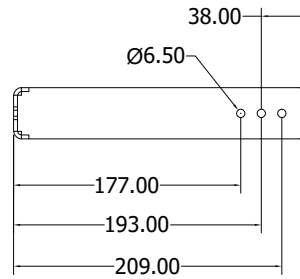

6FR - C CLAMP DETAILS