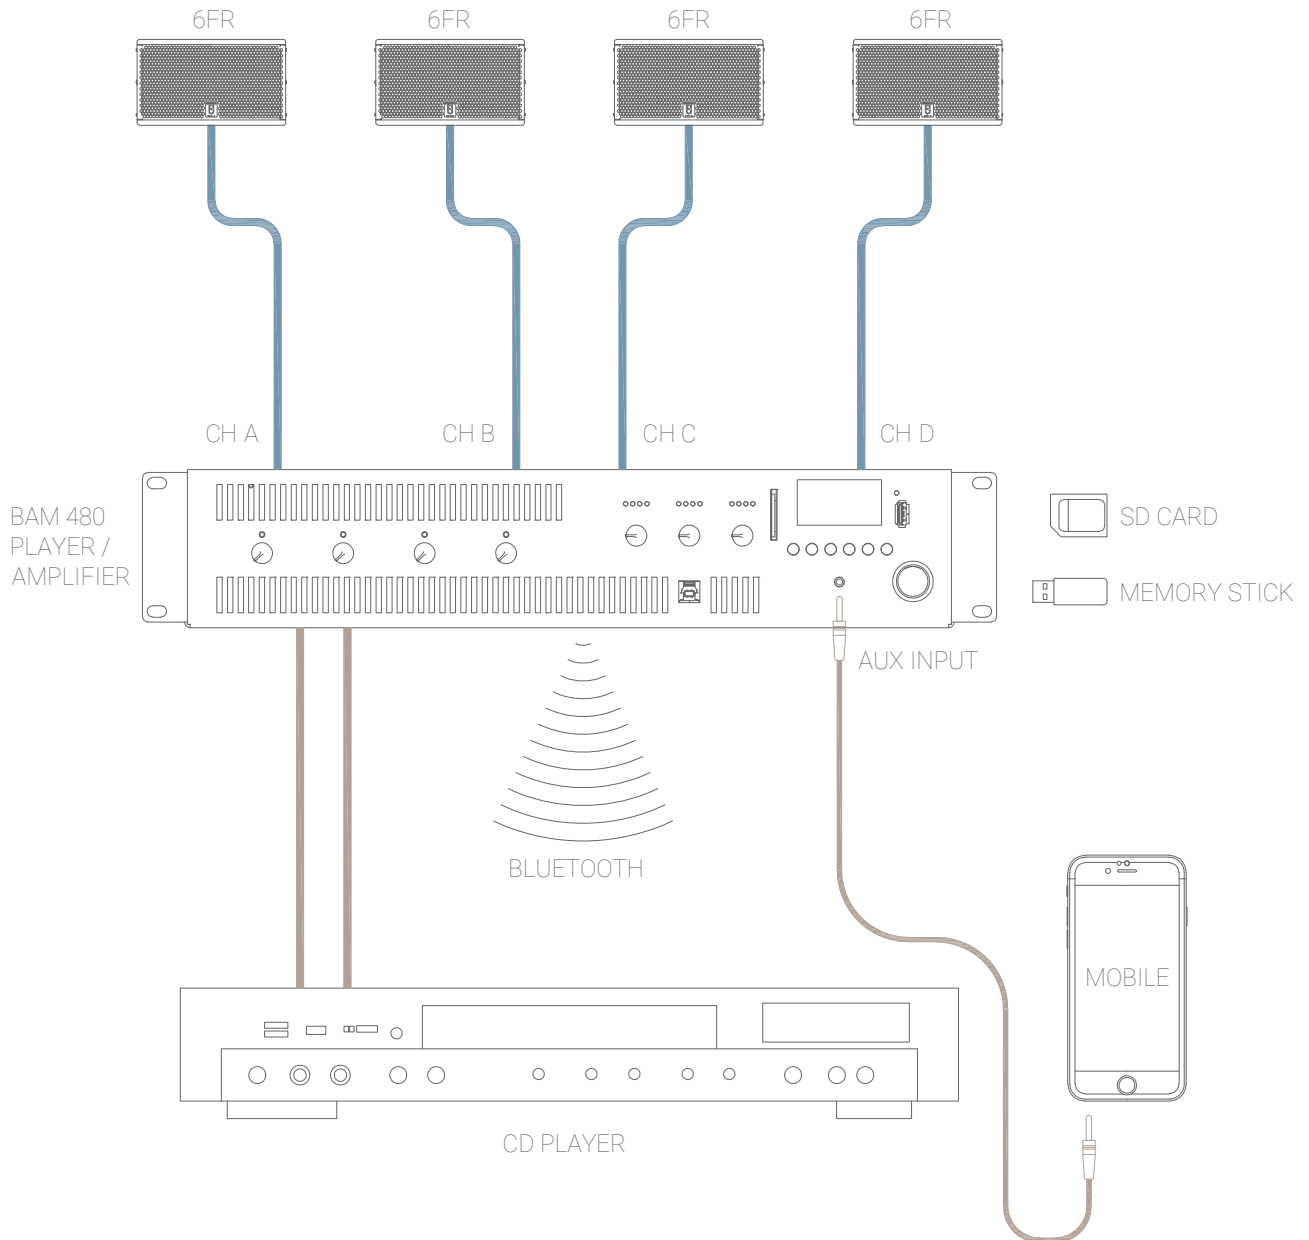

FR SERIES CONFIGURATION 1-A

SUITABLE FOR PRIVATE LISTENING,
SMALL RESTAURANTS, CAFES, RETAIL STORES ETC

Note: This is a schematic representation, not to scale.

FR SERIES CONFIGURATION 1 - C

SUITABLE FOR PRIVATE LISTENING,
SMALL RESTAURANTS, CAFES, RETAIL STORES ETC

Note: This is a schematic representation, not to scale.

FR SERIES CONFIGURATION 1-B

SUITABLE FOR PRIVATE LISTENING,
SMALL RESTAURANTS, CAFES, RETAIL STORES ETC

Note: This is a schematic representation, not to scale.

FR SERIES CONFIGURATION 1 - C

SUITABLE FOR PRIVATE LISTENING,
SMALL RESTAURANTS, CAFES, RETAIL STORES ETC

Note: This is a schematic representation, not to scale.

FR SERIES CONFIGURATION 1 - F

SUITABLE FOR HOMES,
SMALL RESTAURANTS, CAFES, RETAIL STORES ETC