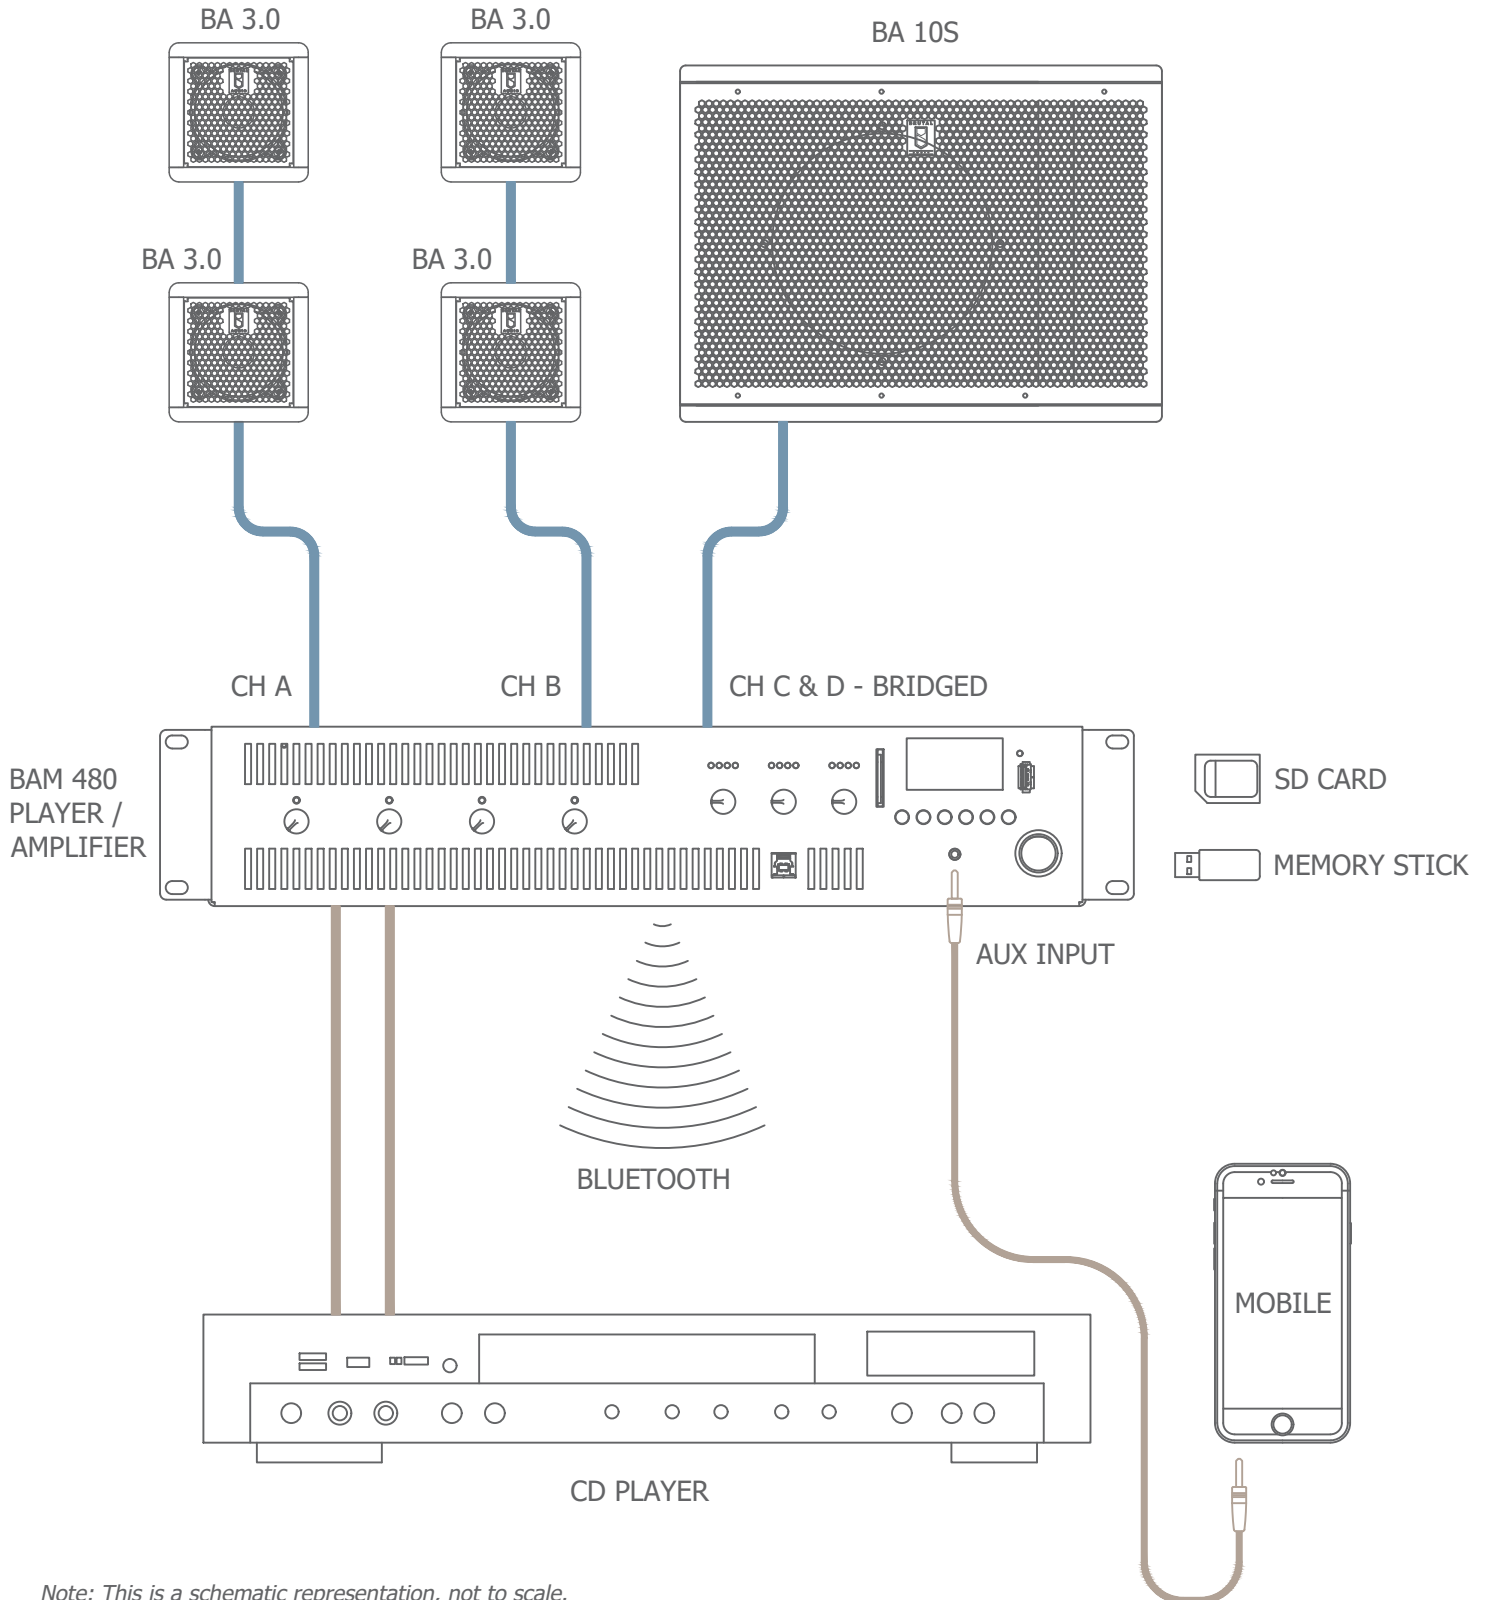

BA SERIES CONFIGURATION 1 - E

SUITABLE FOR PRIVATE LISTENING,
SMALL RESTAURANTS, CAFES, RETAIL STORES ETC

Note: This is a schematic representation, not to scale.