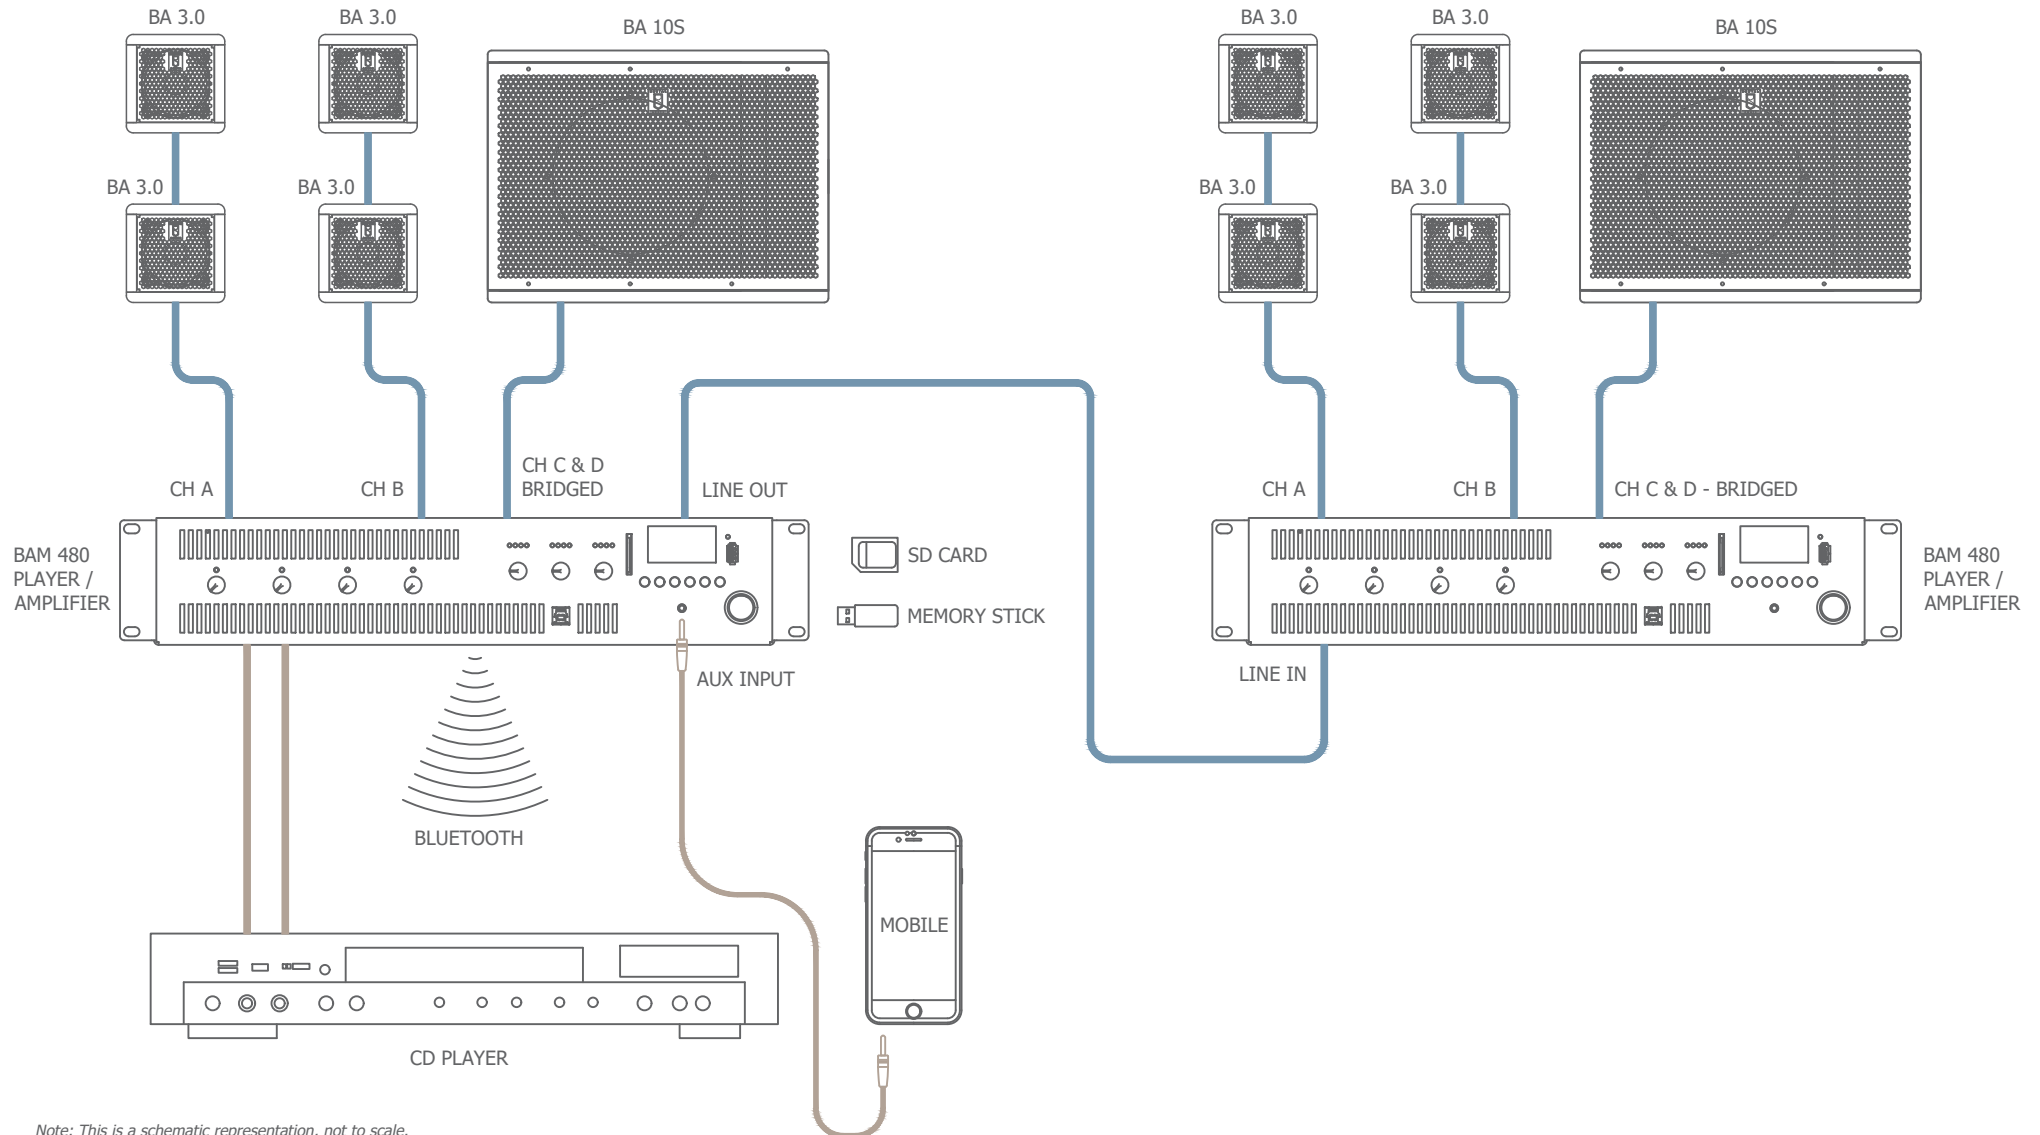

BA SERIES CONFIGURATION 1 - G

SUITABLE FOR HOMES, LARGER RESTAURANTS, CAFES, RETAIL STORES ETC

Note: This is a schematic representation, not to scale.