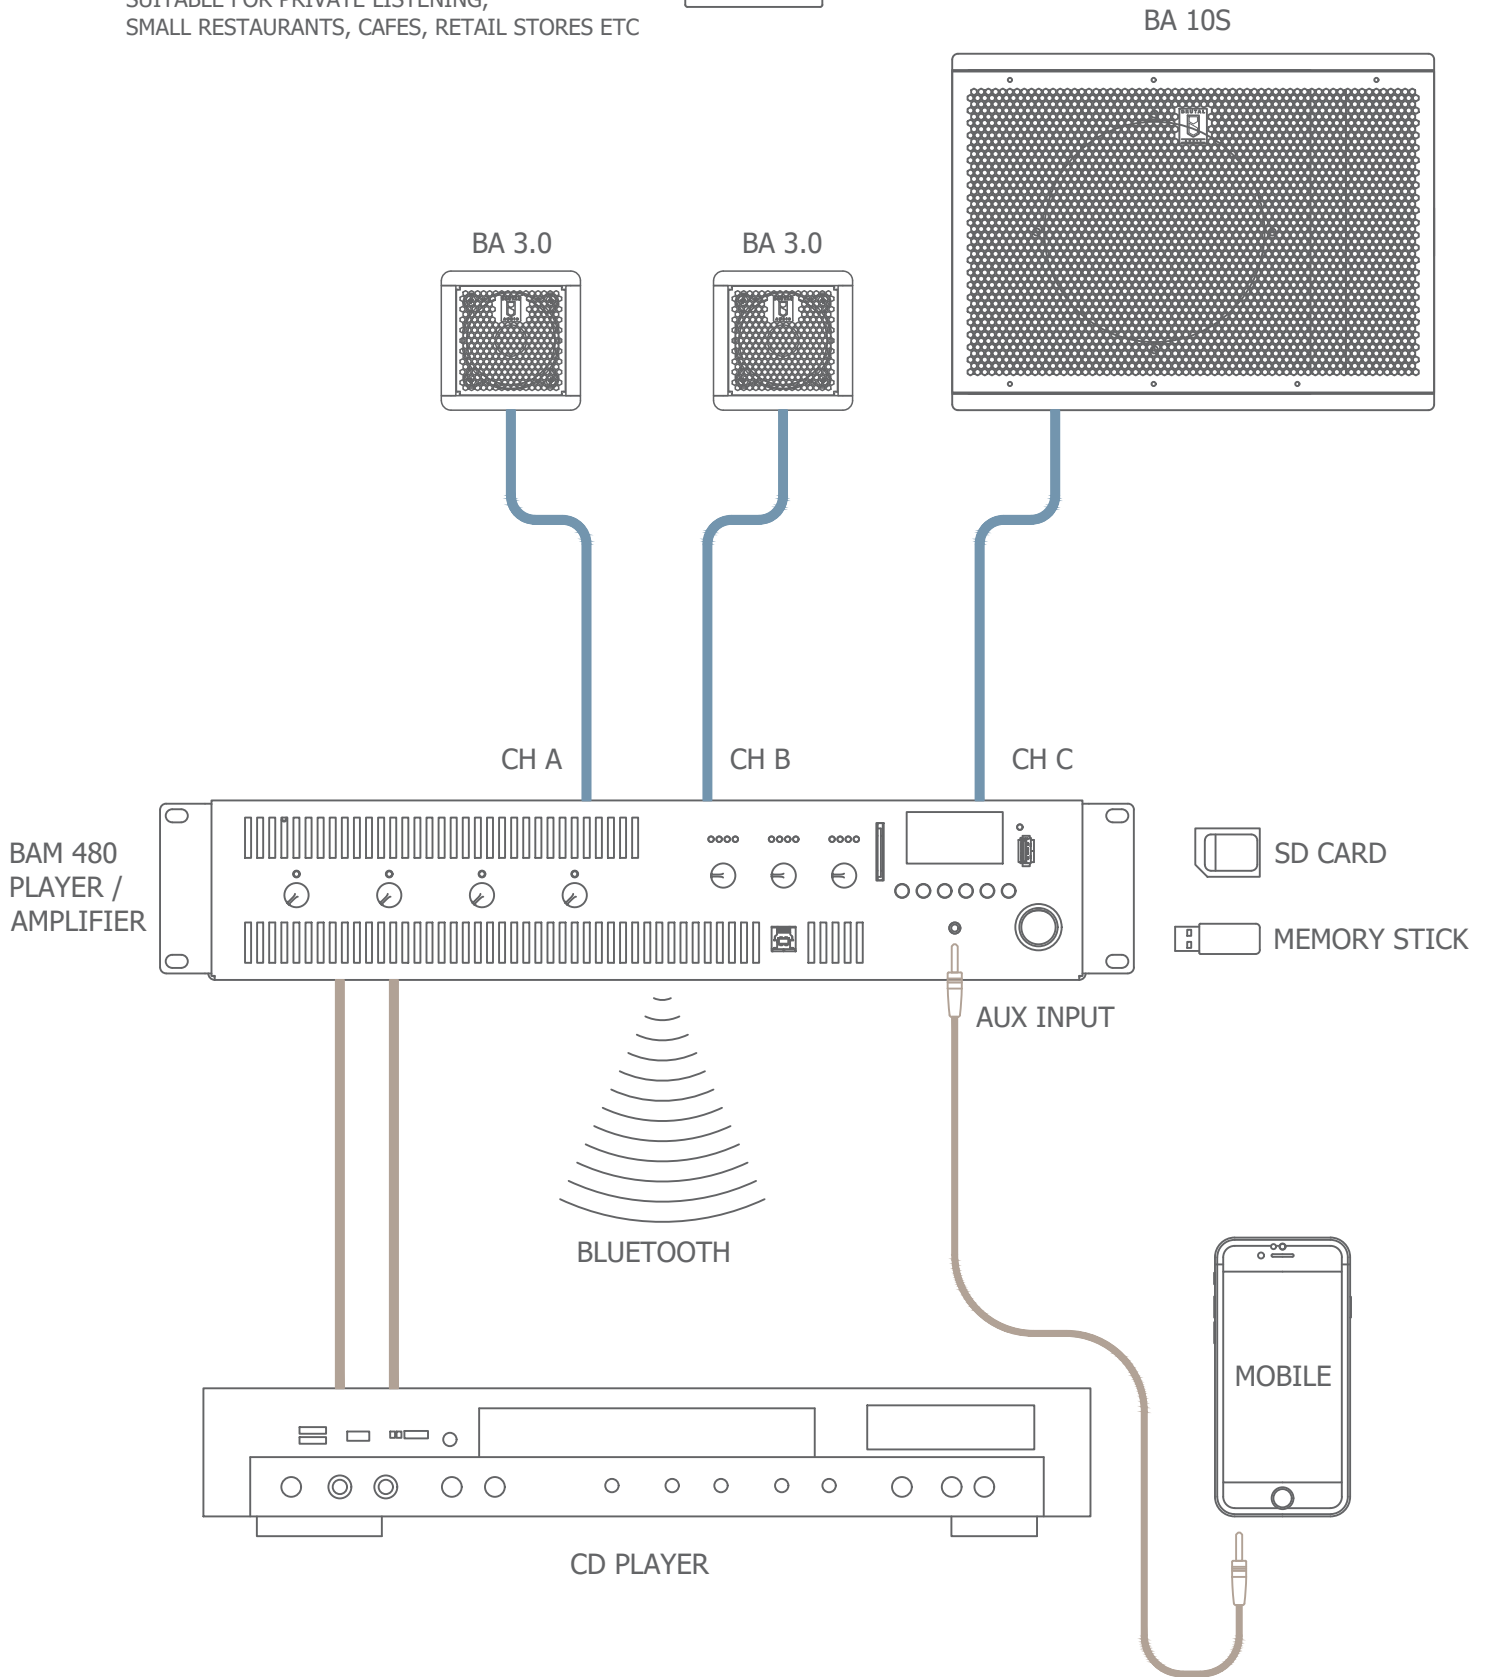

# BA SERIES CONFIGURATION 1-B

SUITABLE FOR PRIVATE LISTENING,  
SMALL RESTAURANTS, CAFES, RETAIL STORES ETC

Note: This is a schematic representation, not to scale.